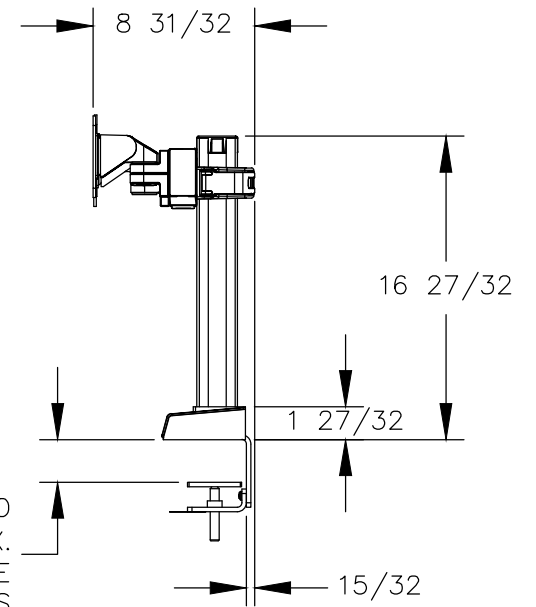

NOTES:

- Supports up to 30 lbs per monitor.

1" MIN. TO
3" MAX.
TABLE
THICKNESS

FRONT VIEW

RIGHT VIEW