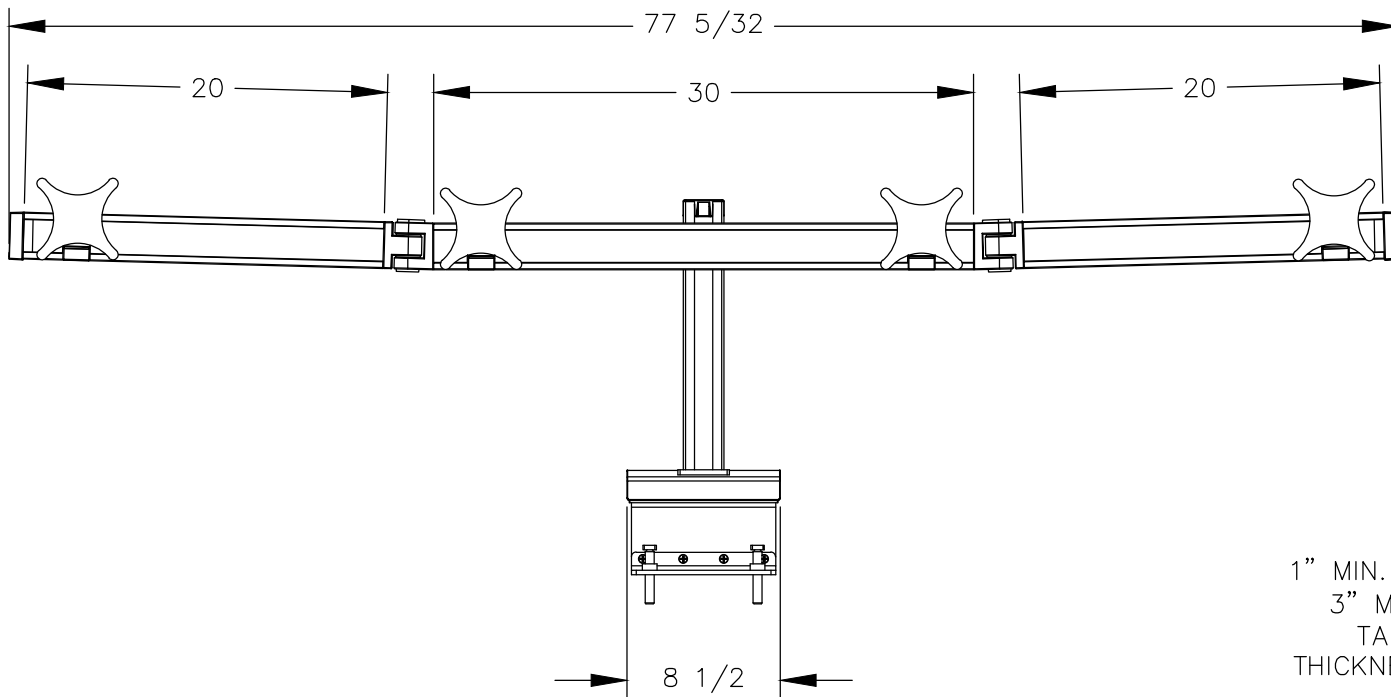

NOTES:

- Supports up to 30 lbs per monitor.

1" MIN. TO
3" MAX.
TABLE
THICKNESS

FRONT VIEW

RIGHT VIEW