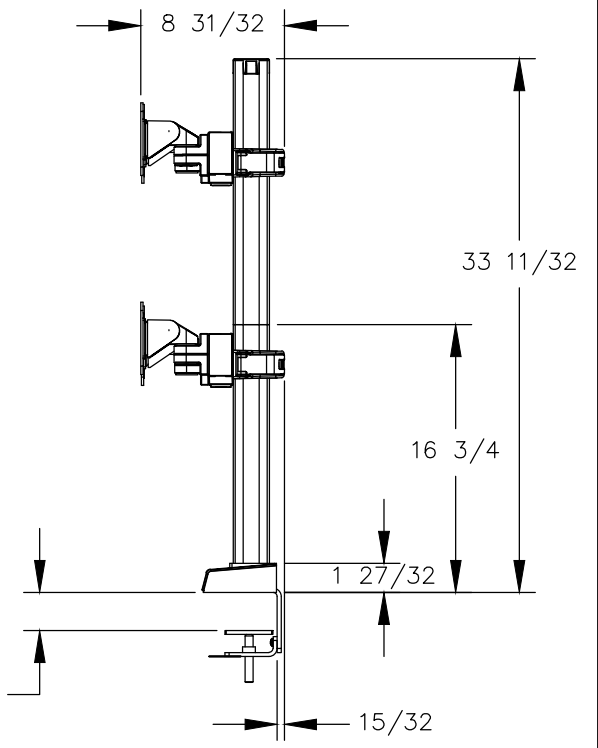

**NOTES:**

- Supports up to 30 lbs per monitor.

**FRONT VIEW**

**RIGHT VIEW**

1" MIN. TO  
3" MAX.  
TABLE  
THICKNESS