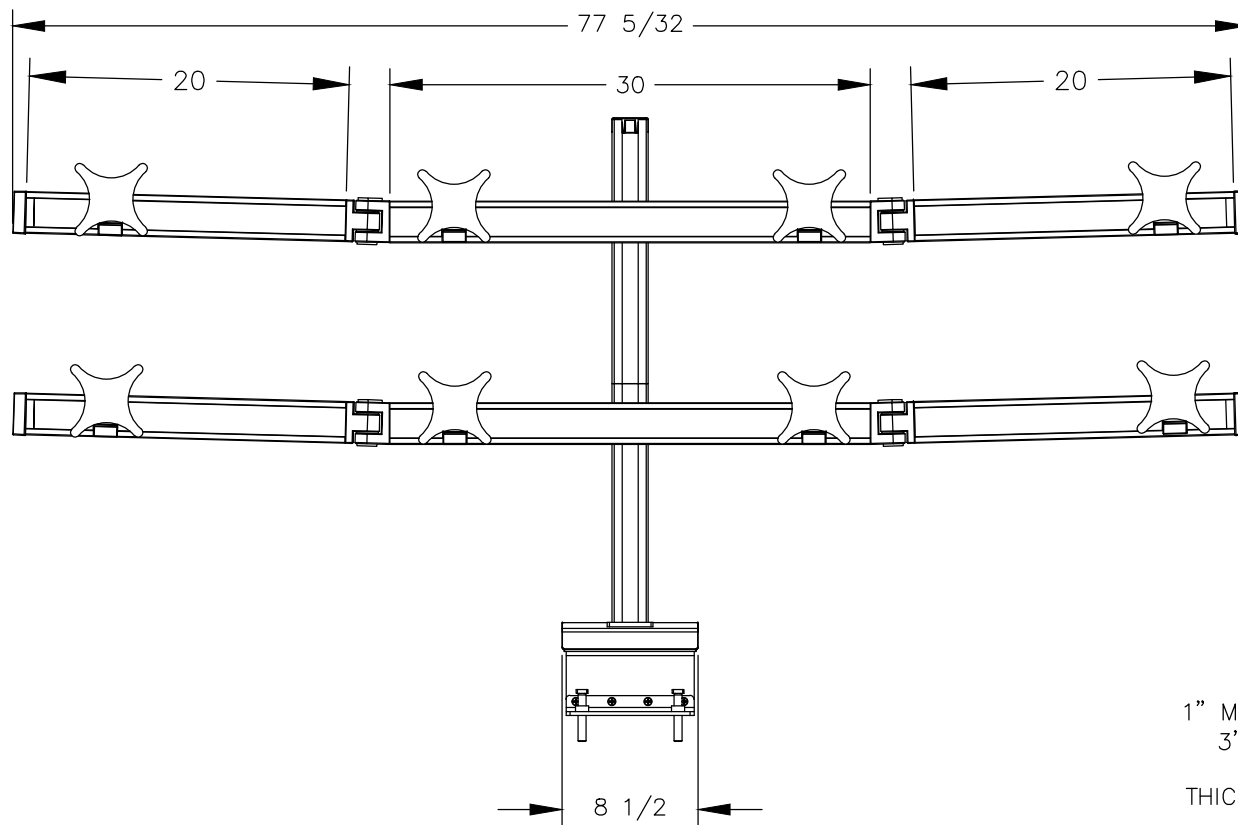

**NOTES:**

- Supports up to 30 lbs per monitor.

**FRONT VIEW**

**RIGHT VIEW**

1" MIN. TO  
3" MAX.  
TABLE  
THICKNESS