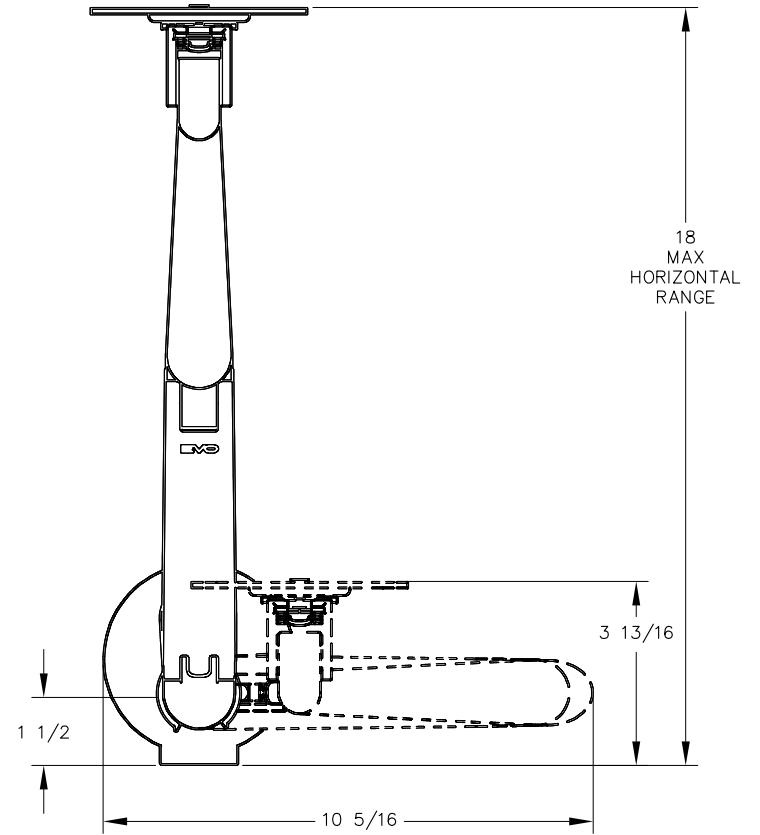

SIDE VIEW

TOP VIEW

NOTE:
15LBS MAX MONITOR