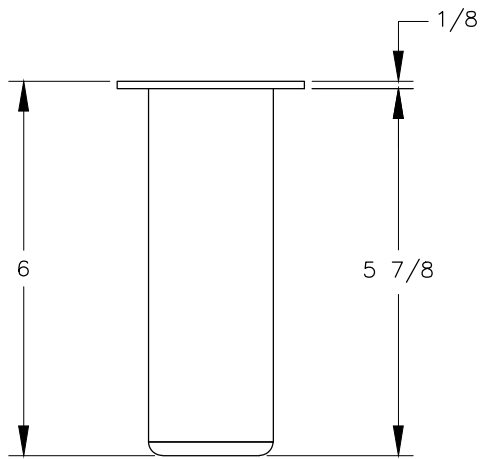

TOP VIEW

FRONT VIEW

BOTTOM VIEW

NOTE:

1. Weight capacity is 150 lbs per leg.