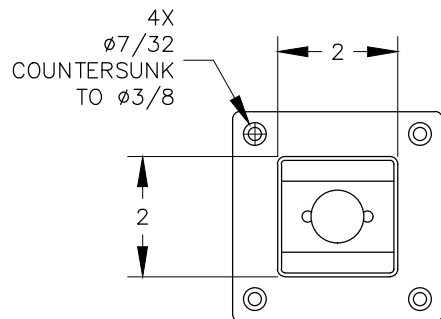

TOP VIEW

FRONT VIEW

BOTTOM VIEW

NOTE:

1. Weight capacity is 125 lbs.