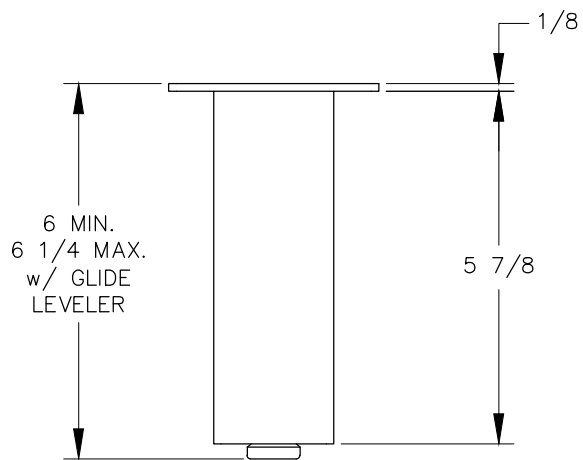

TOP VIEW

FRONT VIEW

BOTTOM VIEW

NOTE:

1. Weight capacity is 125 lbs.