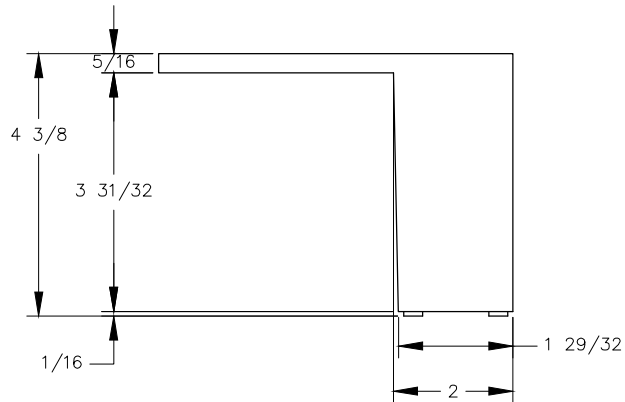

TOP VIEW

FRONT VIEW

BOTTOM VIEW

NOTE:

1. Weight capacity is 175 lbs.