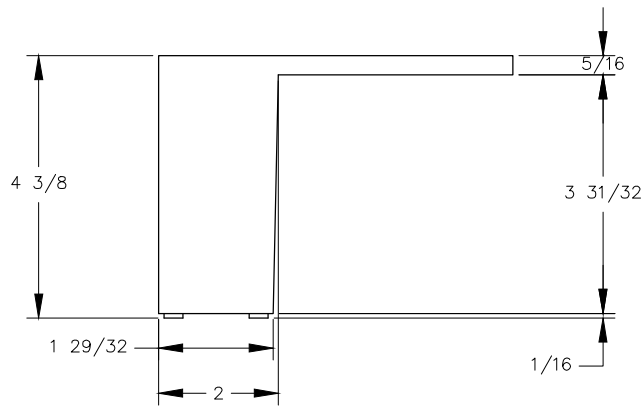

TOP VIEW

FRONT VIEW

BOTTOM VIEW

NOTE:

1. Weight capacity is 175 lbs.