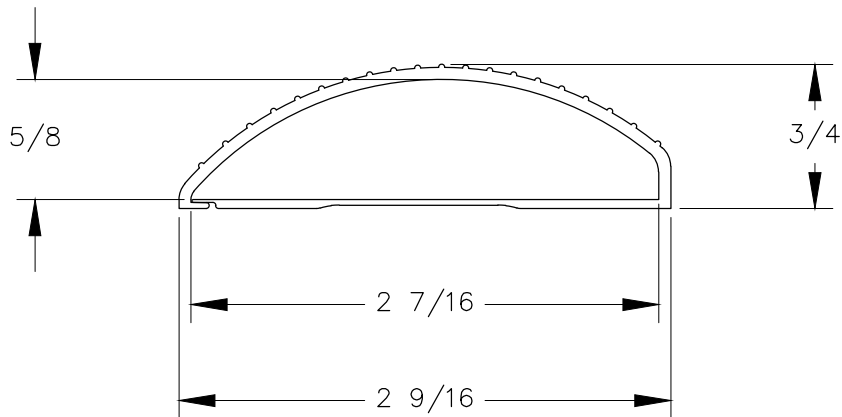

18° MAX.

FRONT VIEW
OPEN

FRONT VIEW
CLOSED