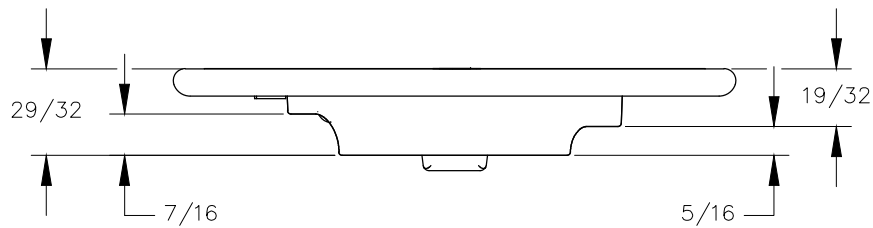

ø5 7/8

TOP VIEW

NOTE:

1. Mobile device must have a wireless charging receiver.
2. Output: 5W
3. 6 ft. cord.
4. AC adapter
4 1/8 X 2 3/16 X 1 7/8

FRONT VIEW

SIDE VIEW