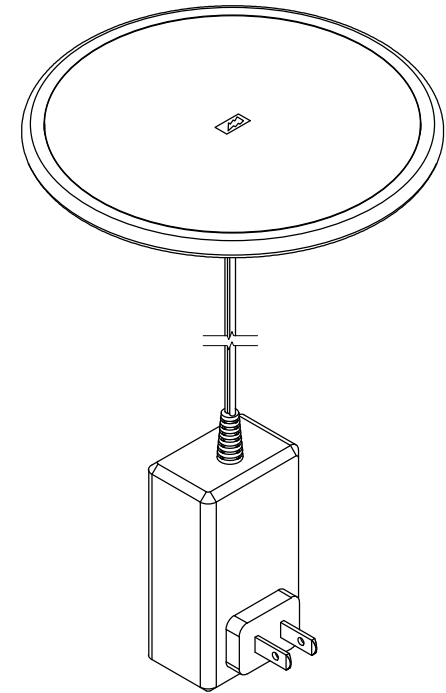

ø5 7/8

TOP VIEW

NOTE:

1. Mobile device must have a wireless charging receiver.
2. Output: 5W
3. 6 ft. cord.
4. AC adapter
4 1/8 X 2 3/16 X 1 7/8

FRONT VIEW

SIDE VIEW