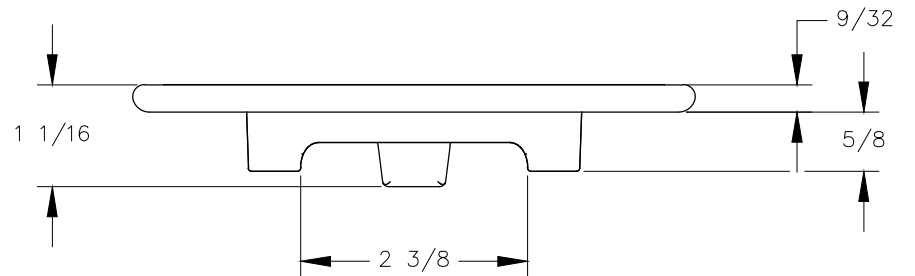

ø5 7/8

TOP VIEW

NOTE:

1. Mobile device must have a wireless charging receiver.
2. Output: 5W
3. 6 ft. cord.
4. AC adapter
4 1/8 X 2 3/16 X 1 7/8

FRONT VIEW

SIDE VIEW