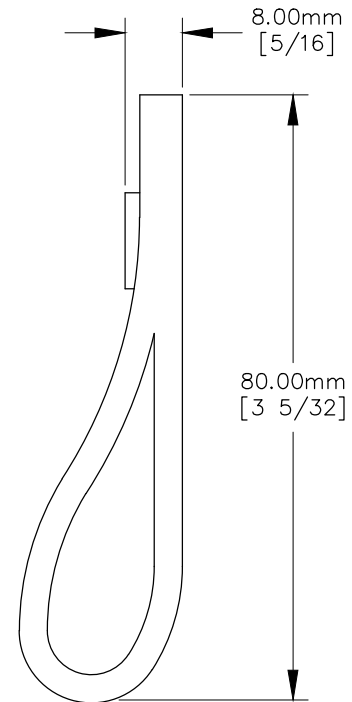

TOP VIEW

FRONT VIEW

NOTES:

1. Front drawer panel is 16.00mm [5/8] MIN. to 19.00mm [3/4] MAX.

RIGHT VIEW