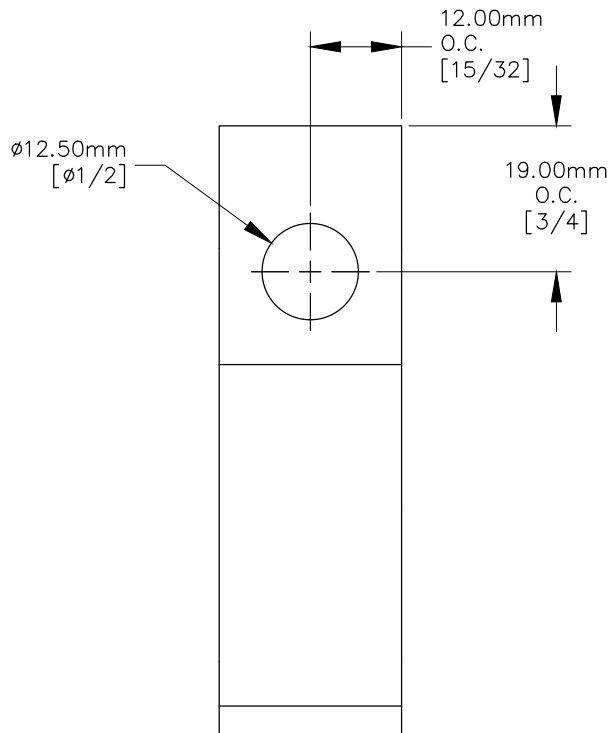

TOP VIEW

FRONT VIEW

NOTES:

1. Front drawer panel is 16.00mm [5/8] MIN. to 19.00mm [3/4] MAX.

RIGHT VIEW