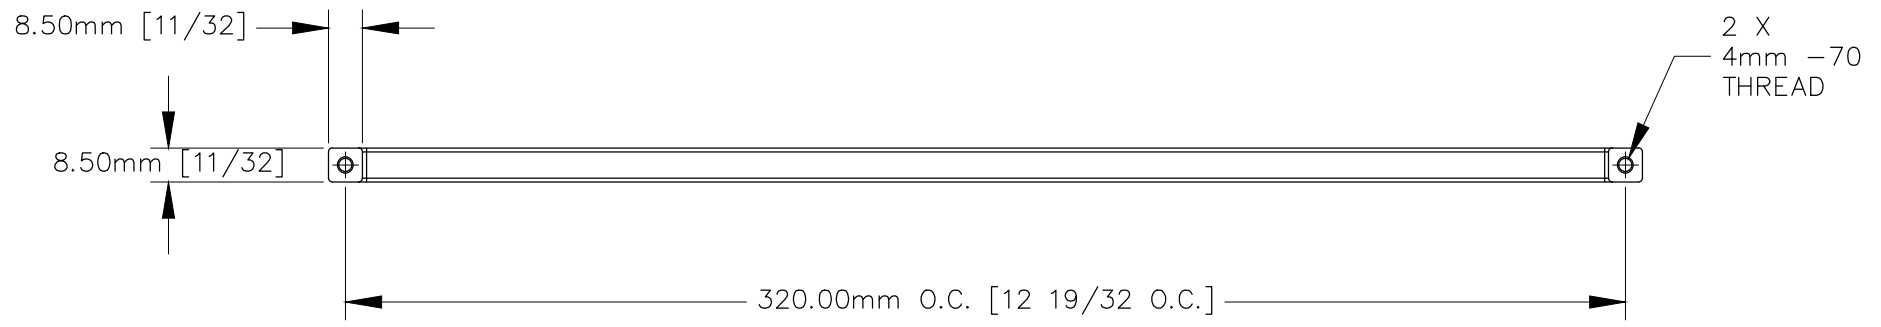

TOP VIEW

REAR VIEW

P.O. BOX 3333  
 MANHATTAN BEACH, CA 90266 USA  
 PHONE: 310.318.2491 FAX: 310.376.7650  
 email: info@mockett.com www.mockett.com

PROPRIETARY AND CONFIDENTIAL.  
 ALL DIMENSIONS HAVE A +/- 1/32" TOLERANCE UNLESS OTHERWISE SPECIFIED. WE DO NOT RECOMMEND DRILLING OR CUTTING ANY HOLES BEFORE RECEIVING A PRODUCT OR A PRODUCT SAMPLE.  
 ALL MEASUREMENTS ARE IN INCHES.

PART NAME: DP252C		DRAWN BY: FM		LAST EDITED: -		REQUESTED BY: FM		SHEET: 1 OF 1	
SCALE: N.T.S.	TOLERANCE: ± 1 / 32 "	DATE: 2018.08.22	DATE: 0000.00.00	12:00am	APPROVED BY: -				