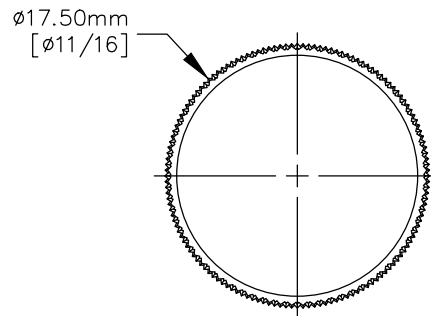

TOP VIEW

FRONT VIEW

NOTES:

- Hardware included: 1 in. 4mm -70 thread screws.