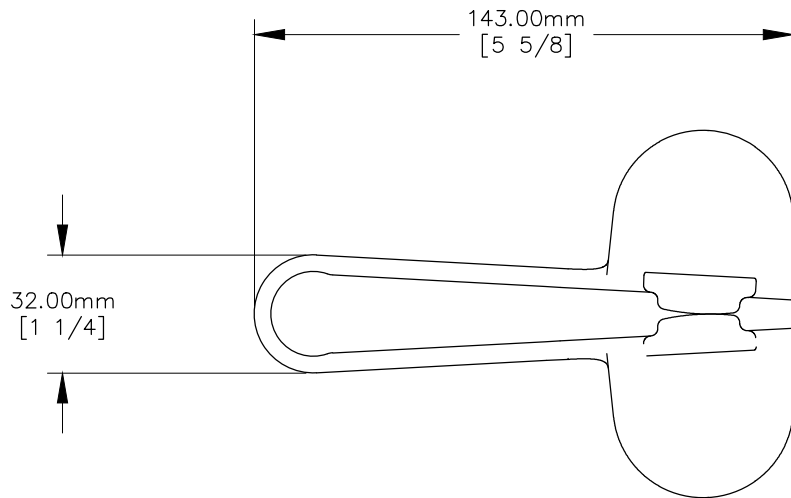

TOP VIEW

NOTE

1. Designed for square or round door handle with a diameter of 18.00mm Min. [23/32"] to 25.00mm Max. [1"].

FRONT VIEW

SIDE VIEW