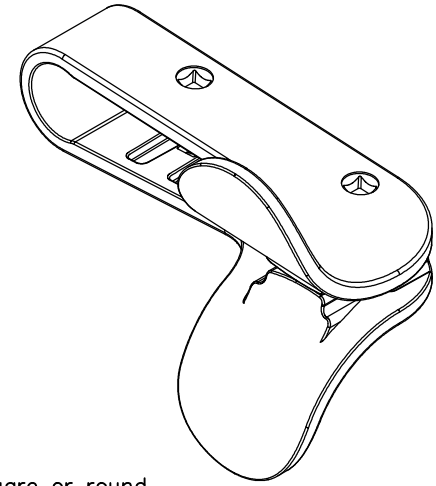

TOP VIEW

NOTE

1. Designed for square or round door handle with a diameter of 18.00mm Min. [23/32"] to 25.00mm Max. [1"].

FRONT VIEW

SIDE VIEW