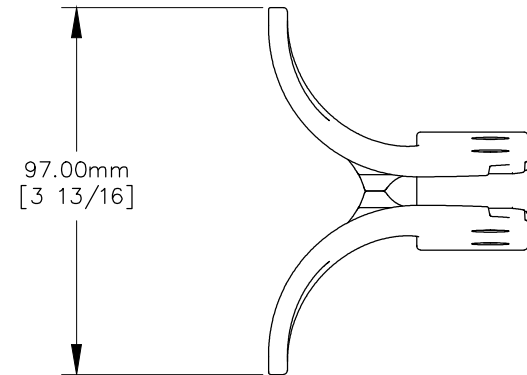

TOP VIEW

NOTE

1. Designed for square or round door handle with a diameter of 18.00mm Min. [23/32"] to 25.00mm Max. [1"].

FRONT VIEW

SIDE VIEW