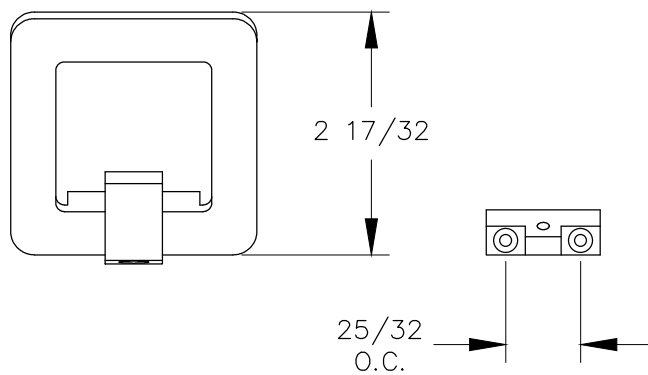

TOP VIEW

FRONT VIEW

SIDE VIEW

weight capacity
35 pounds W/HK-Anchor
Bin #A1A088