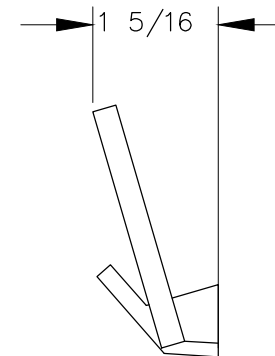

TOP VIEW

FRONT VIEW

SIDE VIEW

weight capacity
35 pounds W/HK-Anchor
Bin #A1A088