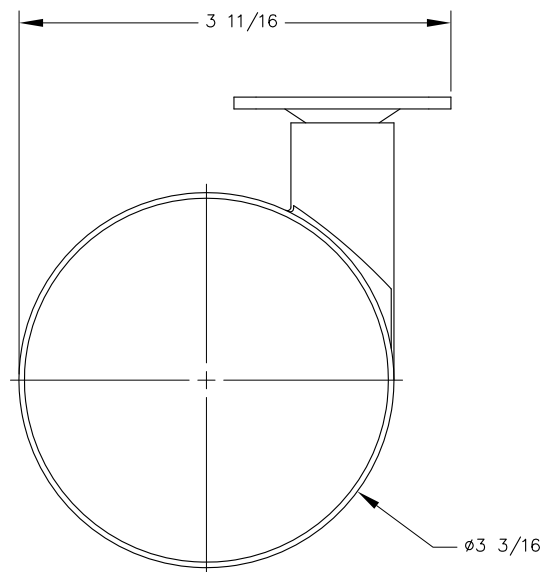

TOP VIEW

FRONT VIEW

FRONT VIEW

WEIGHT CAPACITY:
100 LBS EACH