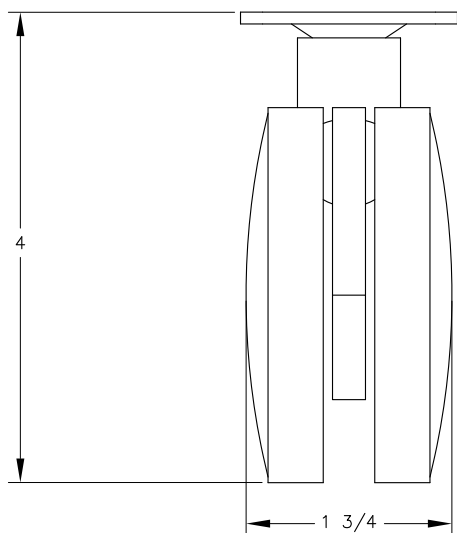

TOP VIEW

FRONT VIEW

FRONT VIEW

WEIGHT CAPACITY:
100 LBS EACH