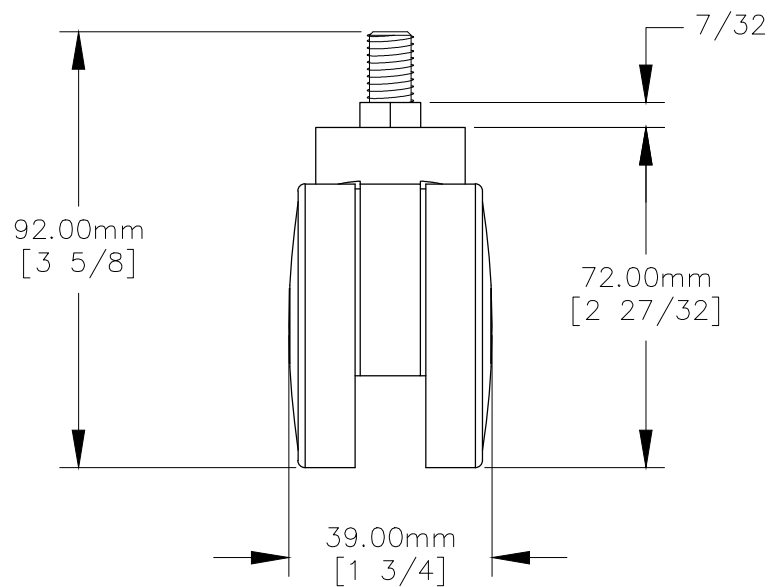

TOP VIEW

NOTES:

- Weight Capacity is 100lbs.

FRONT VIEW

RIGHT VIEW