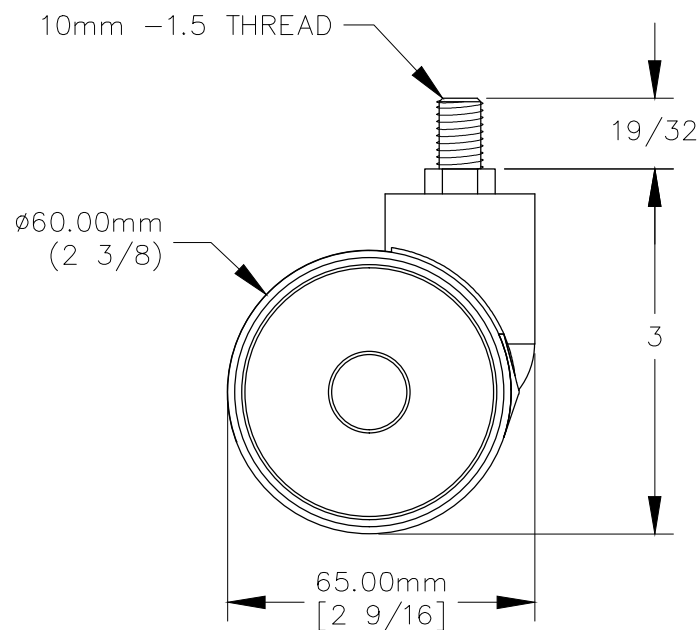

TOP VIEW

NOTES:

- Weight Capacity is 100lbs.

FRONT VIEW

RIGHT VIEW