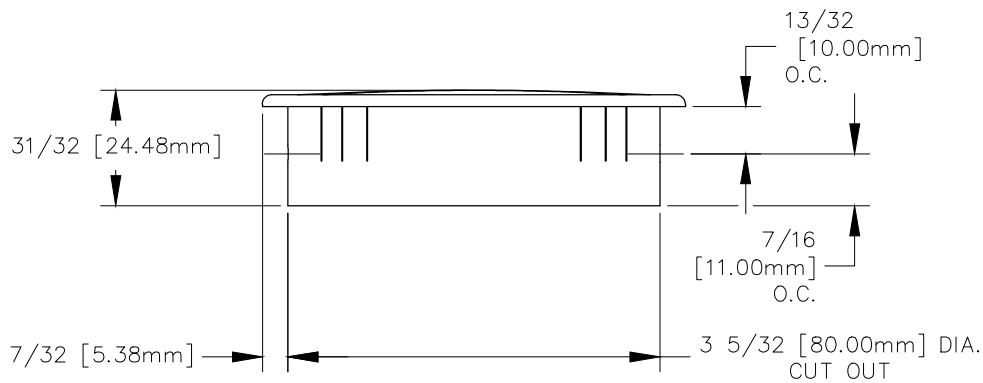

TOP VIEW

OPEN SLOT CAN FIT A MAX
 ϕ 1 5/32 [29.37mm] DIA
 CORD WHEN INSTALLED

DETAIL

FRONT VIEW

RIGHT VIEW