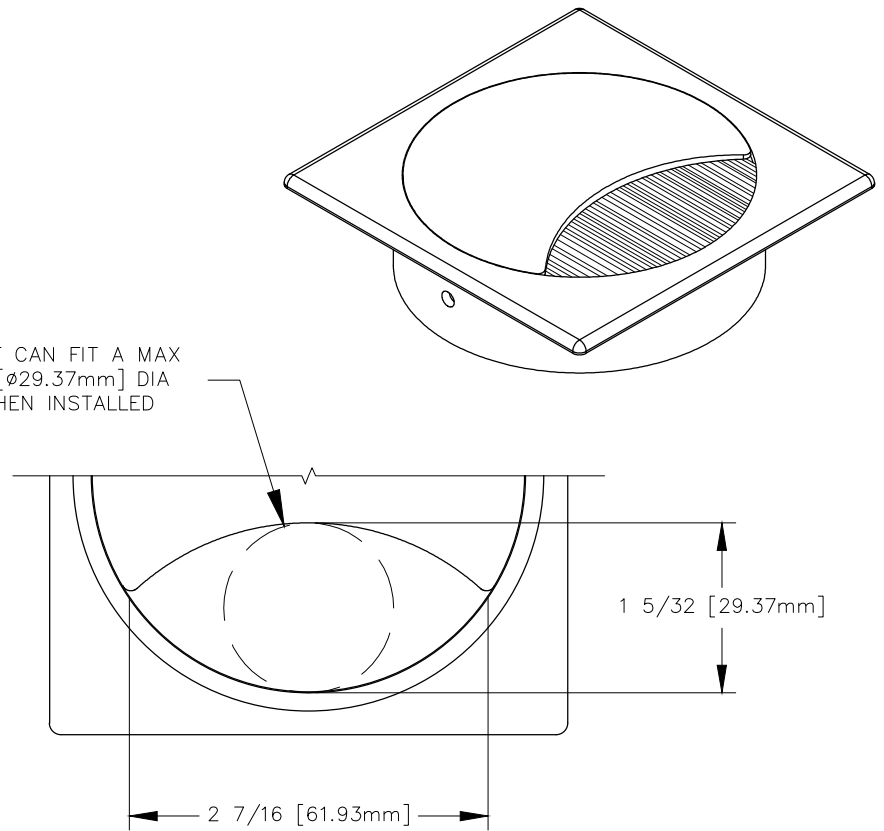

TOP VIEW

OPEN SLOT CAN FIT A MAX
 ϕ 1 5/32 [29.37mm] DIA
 CORD WHEN INSTALLED

DETAIL

FRONT VIEW

RIGHT VIEW