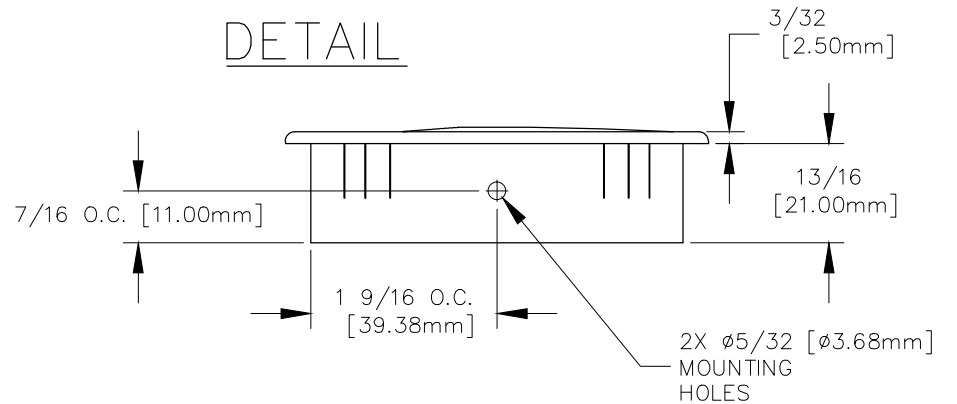

TOP VIEW

OPEN SLOT CAN FIT A MAX
 ϕ 1 5/32 [29.37mm] DIA
 CORD WHEN INSTALLED

DETAIL

FRONT VIEW

RIGHT VIEW