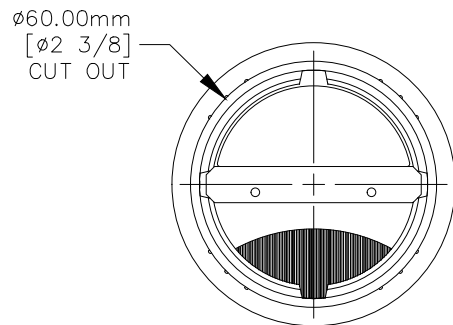

TOP VIEW

NOTE:

1. Maximum cord diameter is 9/16.

FRONT VIEW

SIDE VIEW

BOTTOM VIEW