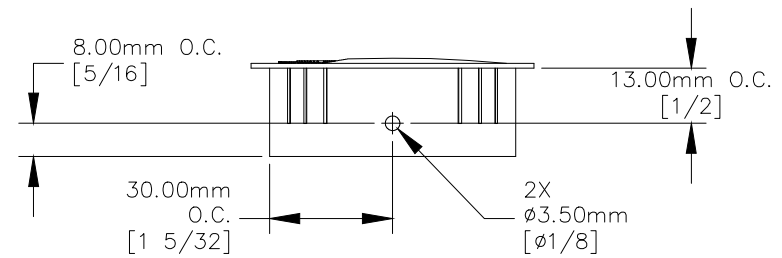

TOP VIEW

NOTE:

1. Maximum cord diameter is 9/16.

FRONT VIEW

SIDE VIEW

BOTTOM VIEW