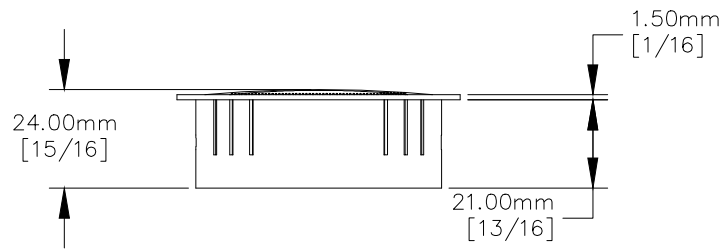

TOP VIEW

NOTE:

1. Maximum cord diameter is 9/16.

FRONT VIEW

SIDE VIEW

BOTTOM VIEW