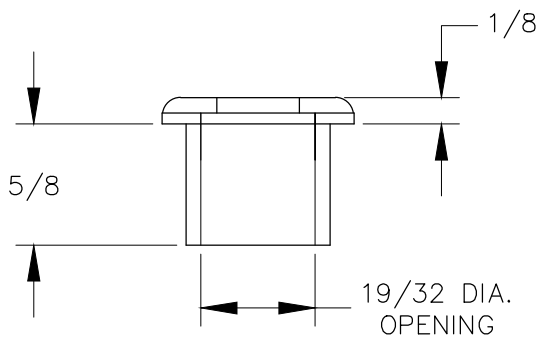

TOP VIEW

FRONT VIEW

OPEN SLOT CAN FIT A
MAX 7/32 DIA CORD
WHEN INSTALLED

SIDE VIEW