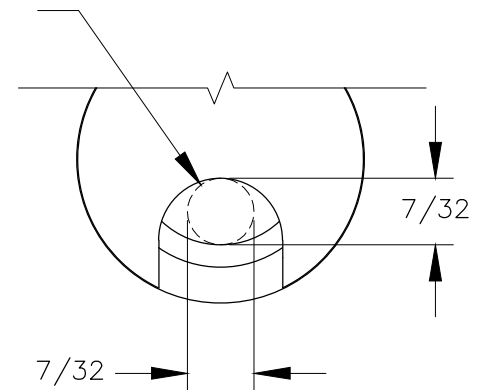

TOP VIEW

FRONT VIEW

OPEN SLOT CAN FIT A
MAX 7/32 DIA CORD
WHEN INSTALLED

SIDE VIEW