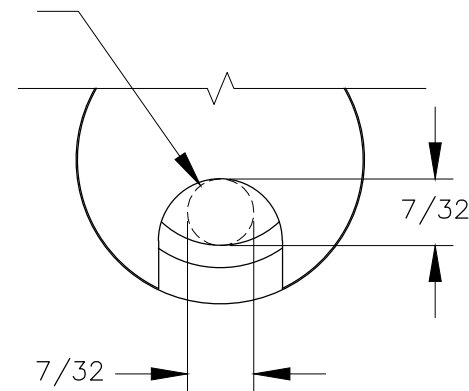

TOP VIEW

FRONT VIEW

OPEN SLOT CAN FIT A
MAX 7/32 DIA CORD
WHEN INSTALLED

DETAIL