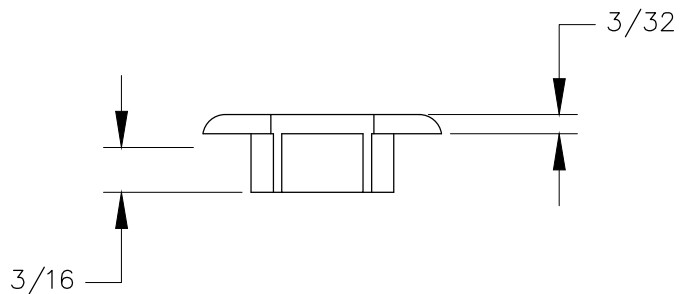

TOP VIEW

FRONT VIEW

OPEN SLOT CAN FIT A
MAX 7/32 DIA CORD
WHEN INSTALLED

DETAIL