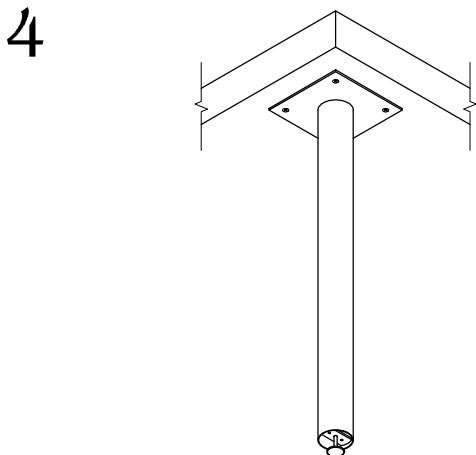

PART #

TL34R-3

310.318.2491 • 800.523.1269 • www.mockett.com

WEIGHT CAPACITY IS 300 LBS PER LEG.

TABLE OF CONTENTS:

	1X TL34R-3 LEG
	1X HEX KEY
	2X 7/8" Ø1/4-20 THREAD COUNTERSUNK MACHINE SCREWS
	1X TL-TOP PLATE