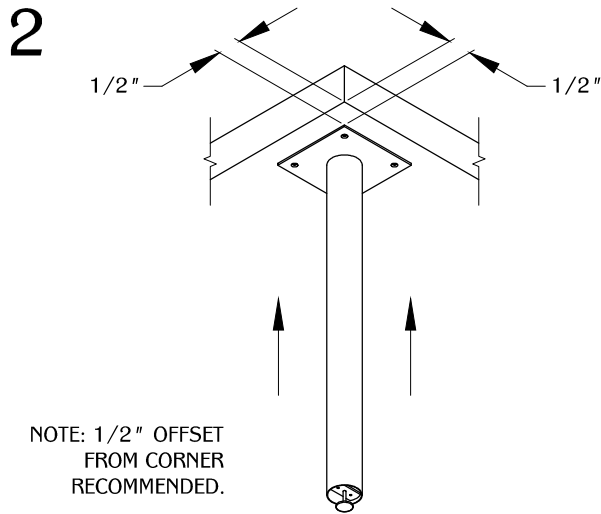

PART #

TL34R-3

310.318.2491 • 800.523.1269 • www.mockett.com

WEIGHT CAPACITY IS 300 LBS PER LEG.

TABLE OF CONTENTS:

	1X TL34R-3 LEG
	1X HEX KEY
	2X 7/8" Ø1/4-20 THREAD COUNTERSUNK MACHINE SCREWS
	1X TL-TOP PLATE