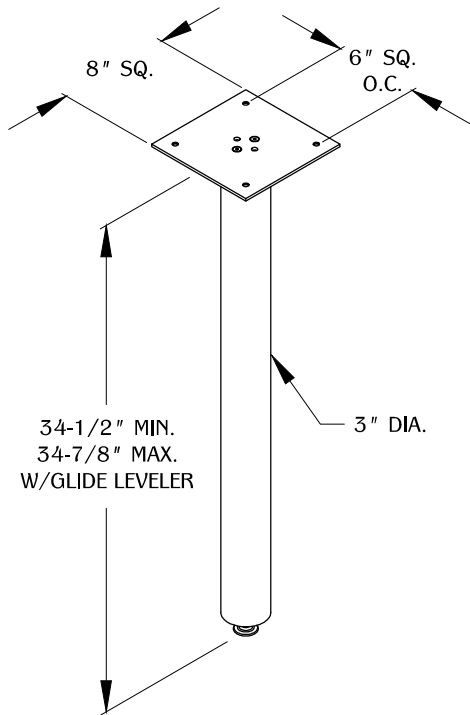

PART #

TL34R-3

310.318.2491 • 800.523.1269 • www.mockett.com

WEIGHT CAPACITY IS 300 LBS PER LEG.

TABLE OF CONTENTS:

	1X TL34R-3 LEG
	1X HEX KEY
	2X 7/8" Ø1/4-20 THREAD COUNTERSUNK MACHINE SCREWS
	1X TL-TOP PLATE