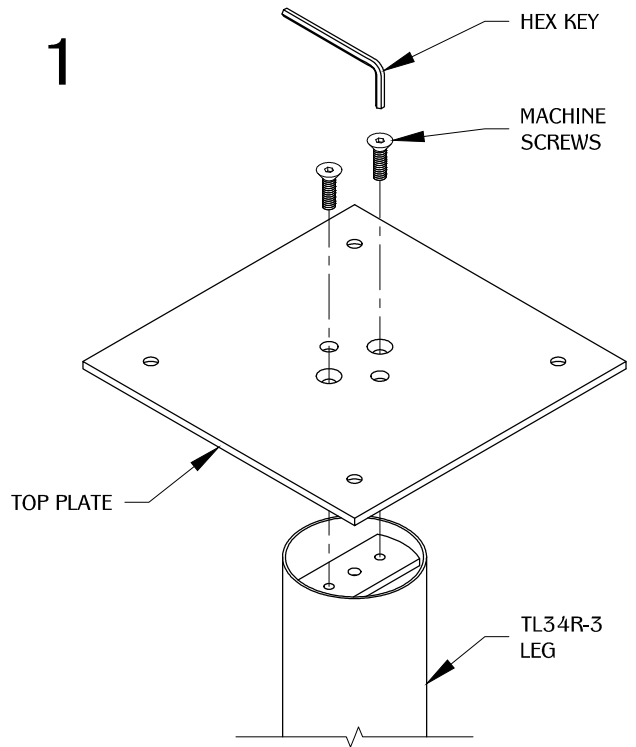

PART #

TL34R-3

310.318.2491 • 800.523.1269 • www.mockett.com

WEIGHT CAPACITY IS 300 LBS PER LEG.

TABLE OF CONTENTS:

	1X TL34R-3 LEG
	1X HEX KEY
	2X 7/8" Ø1/4-20 THREAD COUNTERSUNK MACHINE SCREWS
	1X TL-TOP PLATE