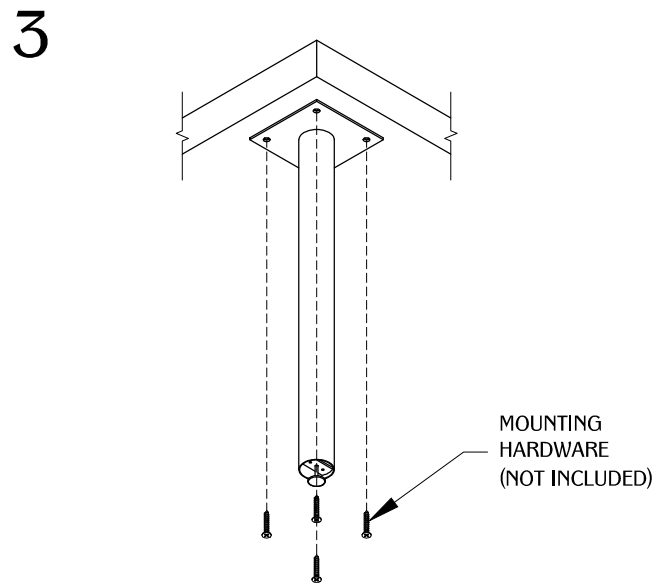

PART #

TL34R-3

310.318.2491 • 800.523.1269 • www.mockett.com

WEIGHT CAPACITY IS 300 LBS PER LEG.

TABLE OF CONTENTS:

	1X TL34R-3 LEG
	1X HEX KEY
	2X 7/8" Ø1/4-20 THREAD COUNTERSUNK MACHINE SCREWS
	1X TL-TOP PLATE