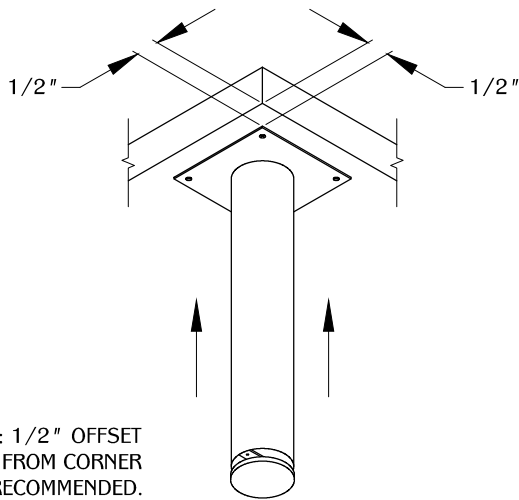

PART #

TL34P-6

310.318.2491 • 800.523.1269 • www.mockett.com

2

4

3

TABLE OF CONTENTS:

1 X TL34P-6 LEG

1 X HEX KEY

2 X 7/8" Ø1/4-20
THREAD COUNTERSUNK
MACHINE SCREWS

1 X TL-TOP PLATE