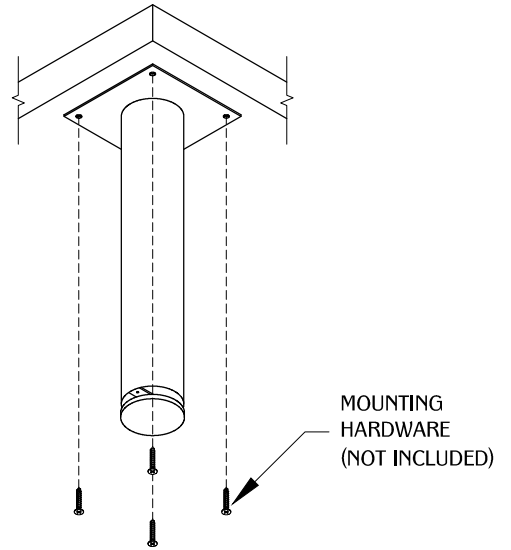

PART #

TL34P-6

310.318.2491 • 800.523.1269 • www.mockett.com

2

4

3

TABLE OF CONTENTS:

1 X TL34P-6 LEG

1 X HEX KEY

2 X 7/8" Ø1/4-20
THREAD COUNTERSUNK
MACHINE SCREWS

1 X TL-TOP PLATE