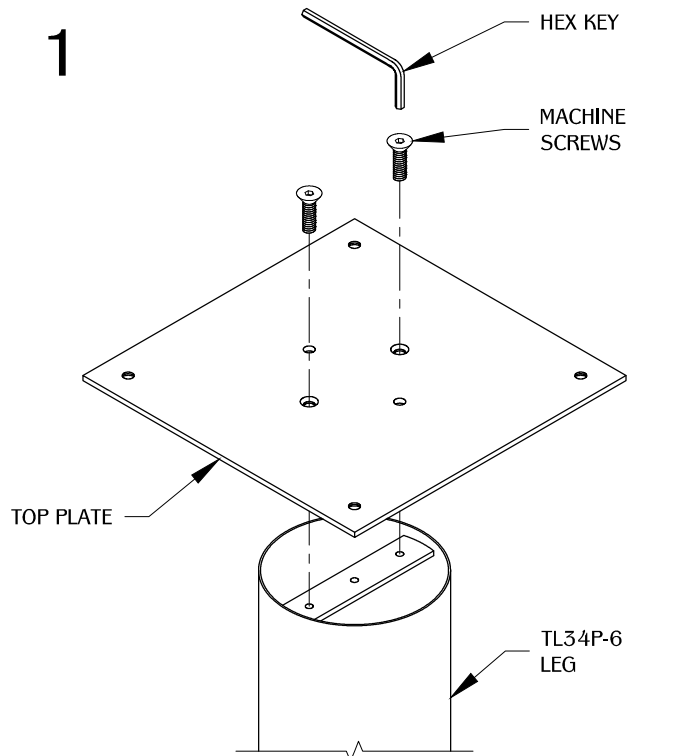

PART #

TL34P-6

310.318.2491 • 800.523.1269 • www.mockett.com

2

4

3

TABLE OF CONTENTS:

1 X TL34P-6 LEG

1 X HEX KEY

2 X 7/8" Ø1/4-20
THREAD COUNTERSUNK
MACHINE SCREWS

1 X TL-TOP PLATE