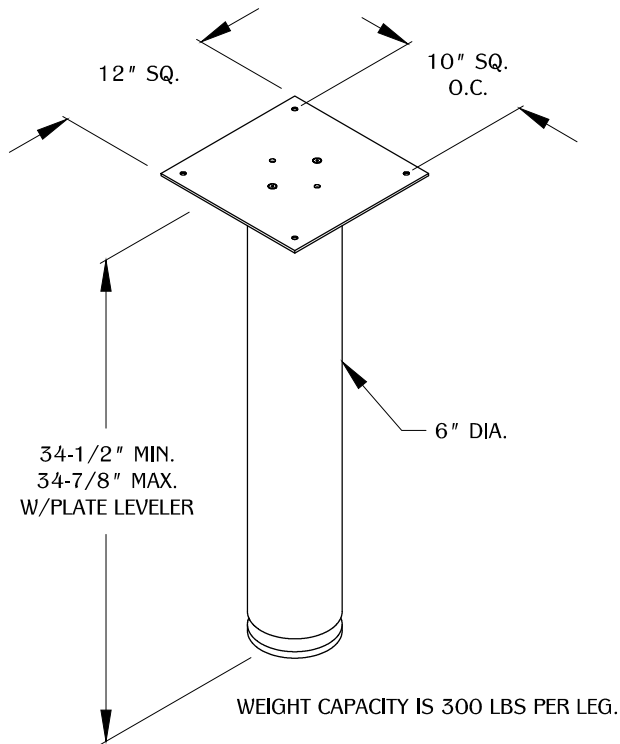

PART #

TL34P-6

310.318.2491 • 800.523.1269 • www.mockett.com

2

4

3

TABLE OF CONTENTS:

1 X TL34P-6 LEG

1 X HEX KEY

2 X 7/8" Ø1/4-20
THREAD COUNTERSUNK
MACHINE SCREWS

1 X TL-TOP PLATE