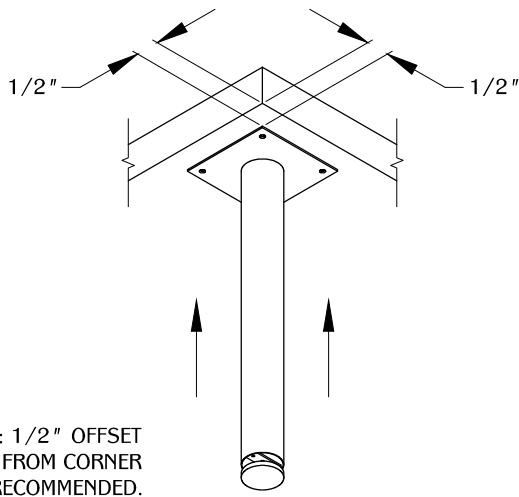

PART #

TL34P-4

310.318.2491 • 800.523.1269 • www.mockett.com

2

4

TABLE OF CONTENTS:

	 1X HEX KEY
		... 2X 7/8" Ø1/4-20 THREAD COUNTERSUNK MACHINE SCREWS
..... 1X TL34P-4 LEG	 1X TL-TOP PLATE