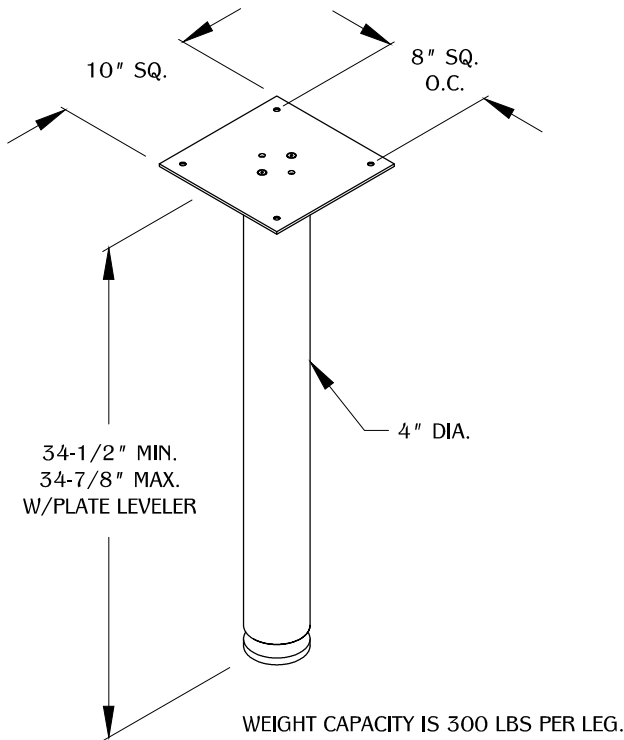

PART #

TL34P-4

310.318.2491 • 800.523.1269 • www.mockett.com

2

4

TABLE OF CONTENTS:

	 1X HEX KEY
		... 2X 7/8" Ø1/4-20 THREAD COUNTERSUNK MACHINE SCREWS
..... 1X TL34P-4 LEG	 1X TL-TOP PLATE