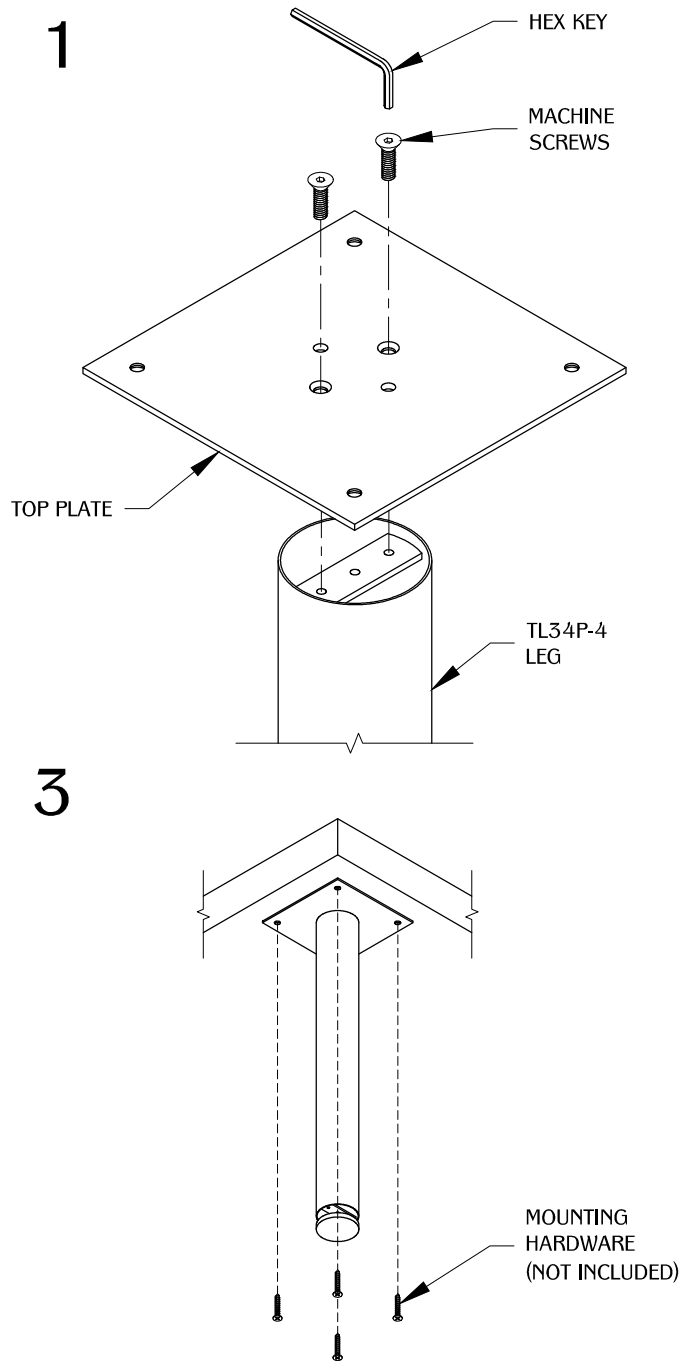

PART #

TL34P-4

310.318.2491 • 800.523.1269 • www.mockett.com

2

4

TABLE OF CONTENTS:

	 1X HEX KEY
		... 2X 7/8" Ø1/4-20 THREAD COUNTERSUNK MACHINE SCREWS
..... 1X TL34P-4 LEG	 1X TL-TOP PLATE