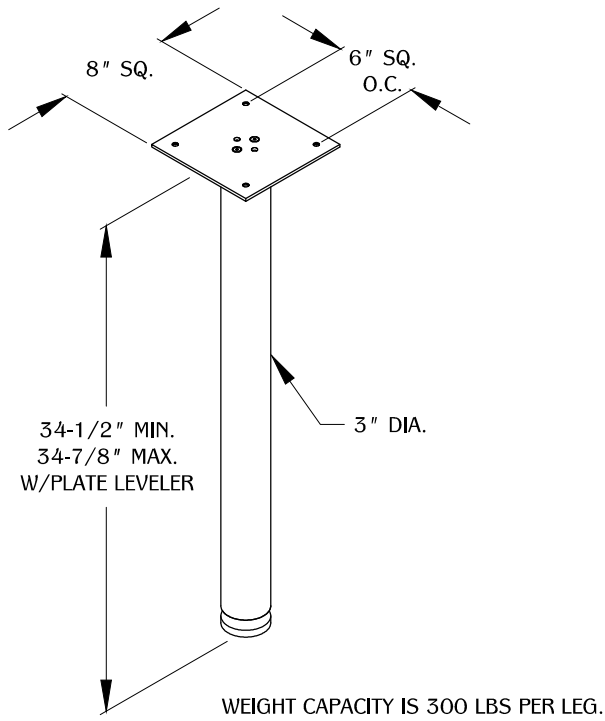

PART #

TL34P-3

310.318.2491 • 800.523.1269 • www.mockett.com

TABLE OF CONTENTS:

	1X TL34P-3 LEG
	1X HEX KEY
	2X 7/8" Ø1/4-20 THREAD COUNTERSUNK MACHINE SCREWS
	1X TL-TOP PLATE