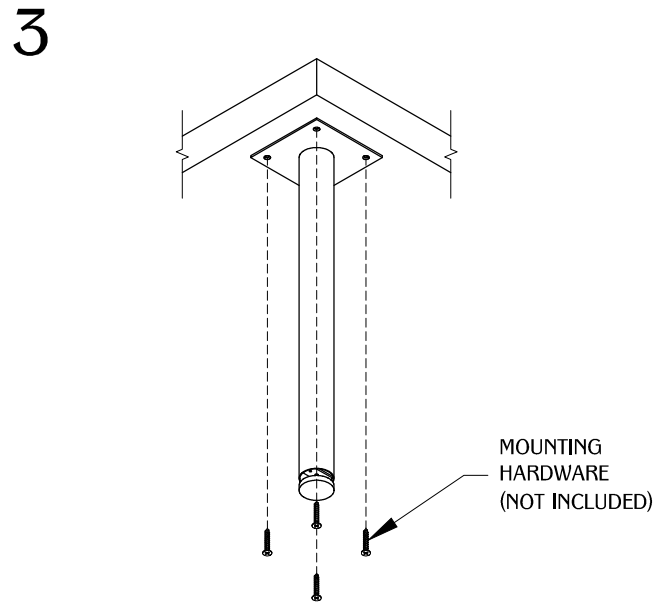

PART #

TL34P-3

310.318.2491 • 800.523.1269 • www.mockett.com

TABLE OF CONTENTS:

	1X TL34P-3 LEG
	1X HEX KEY
	2X 7/8" Ø1/4-20 THREAD COUNTERSUNK MACHINE SCREWS
	1X TL-TOP PLATE