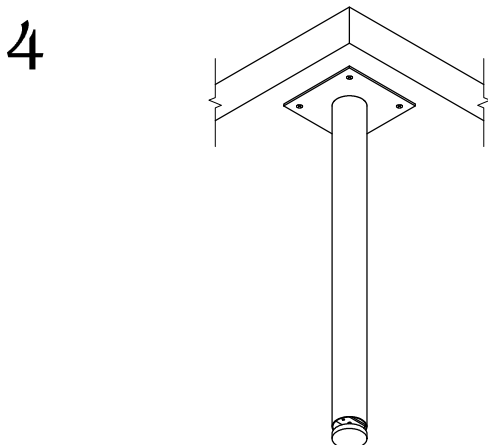

PART #

TL34P-3

310.318.2491 • 800.523.1269 • www.mockett.com

TABLE OF CONTENTS:

	1X TL34P-3 LEG
	1X HEX KEY
	2X 7/8" Ø1/4-20 THREAD COUNTERSUNK MACHINE SCREWS
	1X TL-TOP PLATE