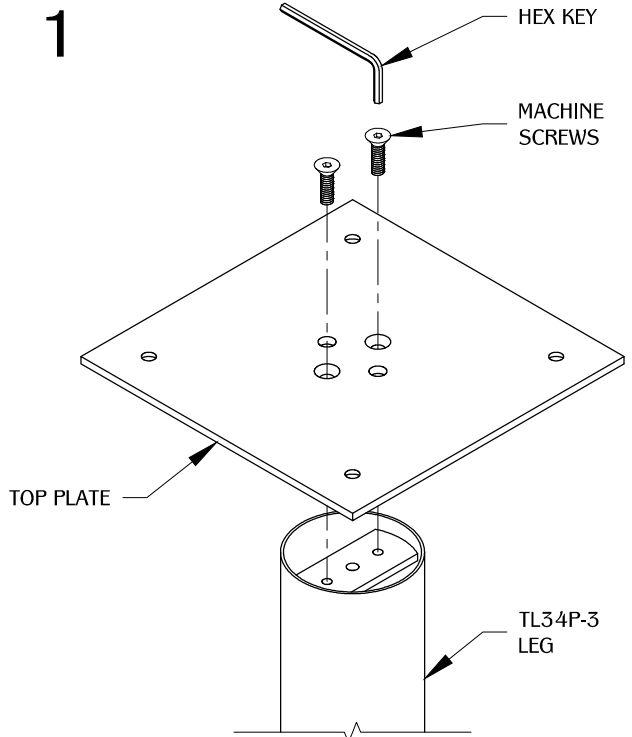

PART #

TL34P-3

310.318.2491 • 800.523.1269 • www.mockett.com

TABLE OF CONTENTS:

	1X TL34P-3 LEG
	1X HEX KEY
	2X 7/8" Ø1/4-20 THREAD COUNTERSUNK MACHINE SCREWS
	1X TL-TOP PLATE