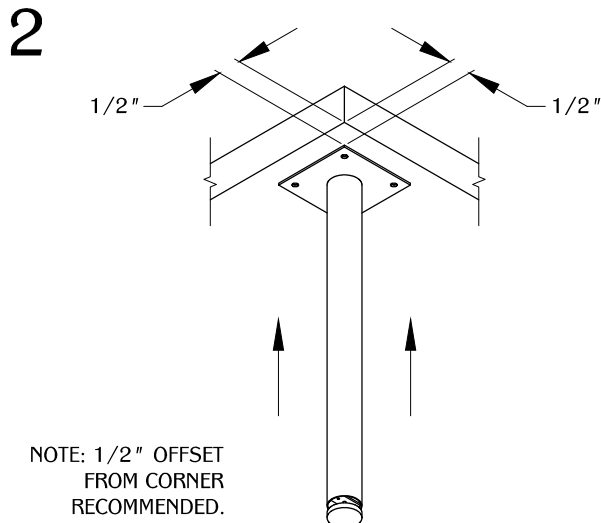

PART #

TL34P-3

310.318.2491 • 800.523.1269 • www.mockett.com

TABLE OF CONTENTS:

	1X TL34P-3 LEG
	1X HEX KEY
	2X 7/8" Ø1/4-20 THREAD COUNTERSUNK MACHINE SCREWS
	1X TL-TOP PLATE