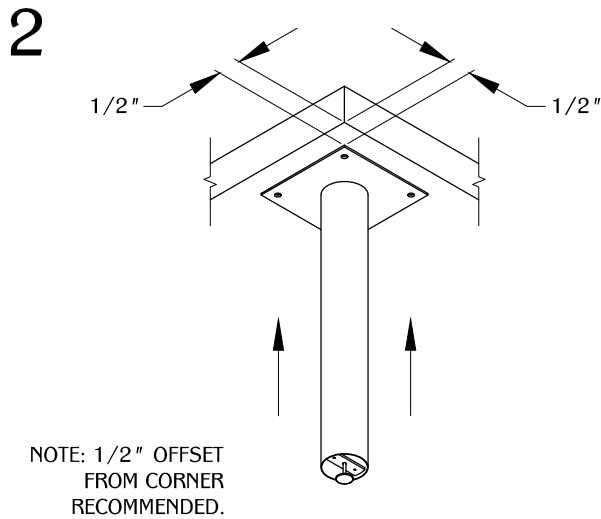

PART #

TL28R-4

310.318.2491 • 800.523.1269 • www.mockett.com

TABLE OF CONTENTS:

	 1X HEX KEY
		... 2X 7/8" Ø1/4-20 THREAD COUNTERSUNK MACHINE SCREWS
	 1X TL-TOP PLATE