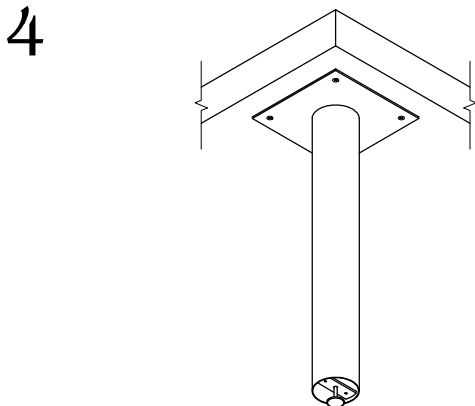

PART #

TL28R-4

310.318.2491 • 800.523.1269 • www.mockett.com

TABLE OF CONTENTS:

	 1X HEX KEY
		... 2X 7/8" Ø1/4-20 THREAD COUNTERSUNK MACHINE SCREWS
	 1X TL-TOP PLATE