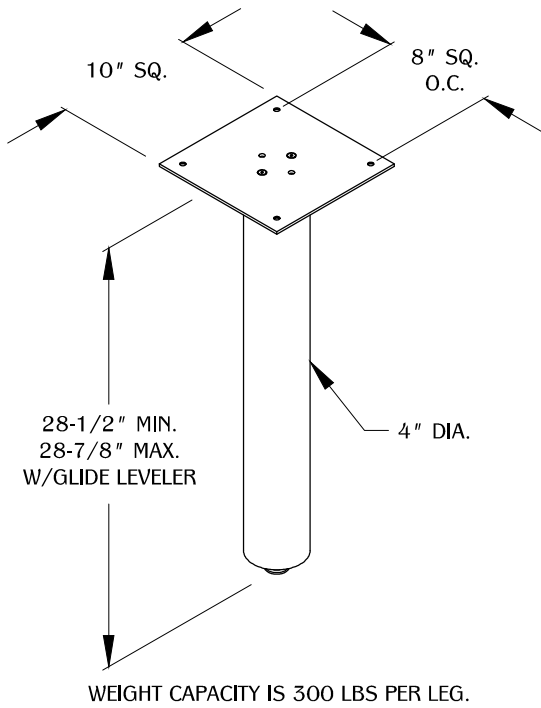

PART #

TL28R-4

310.318.2491 • 800.523.1269 • www.mockett.com

TABLE OF CONTENTS:

	 1X HEX KEY
		... 2X 7/8" Ø1/4-20 THREAD COUNTERSUNK MACHINE SCREWS
	 1X TL-TOP PLATE