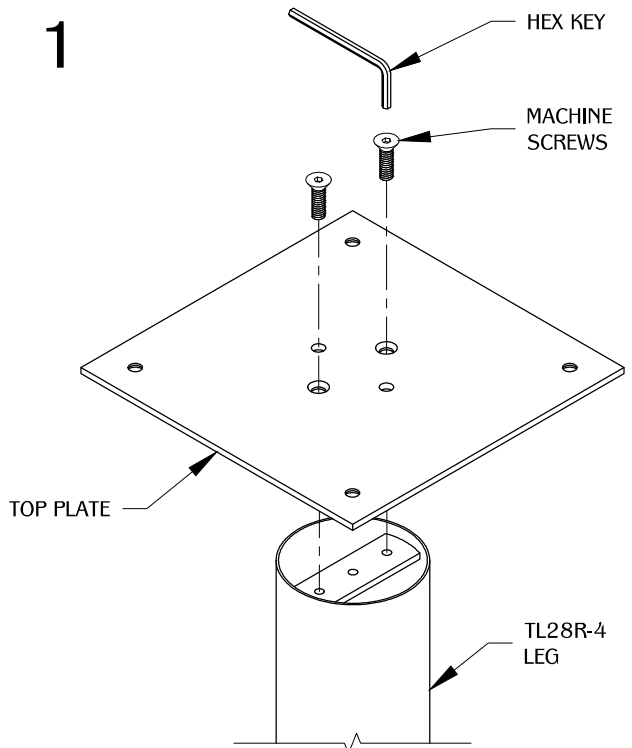

PART #

TL28R-4

310.318.2491 • 800.523.1269 • www.mockett.com

TABLE OF CONTENTS:

	 1X HEX KEY
		... 2X 7/8" Ø1/4-20 THREAD COUNTERSUNK MACHINE SCREWS
	 1X TL-TOP PLATE