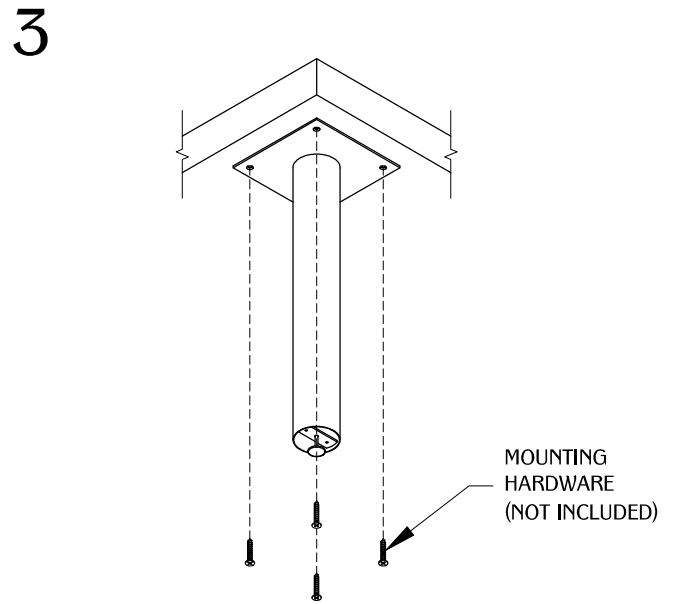

PART #

TL28R-4

310.318.2491 • 800.523.1269 • www.mockett.com

TABLE OF CONTENTS:

	 1X HEX KEY
		... 2X 7/8" Ø1/4-20 THREAD COUNTERSUNK MACHINE SCREWS
	 1X TL-TOP PLATE