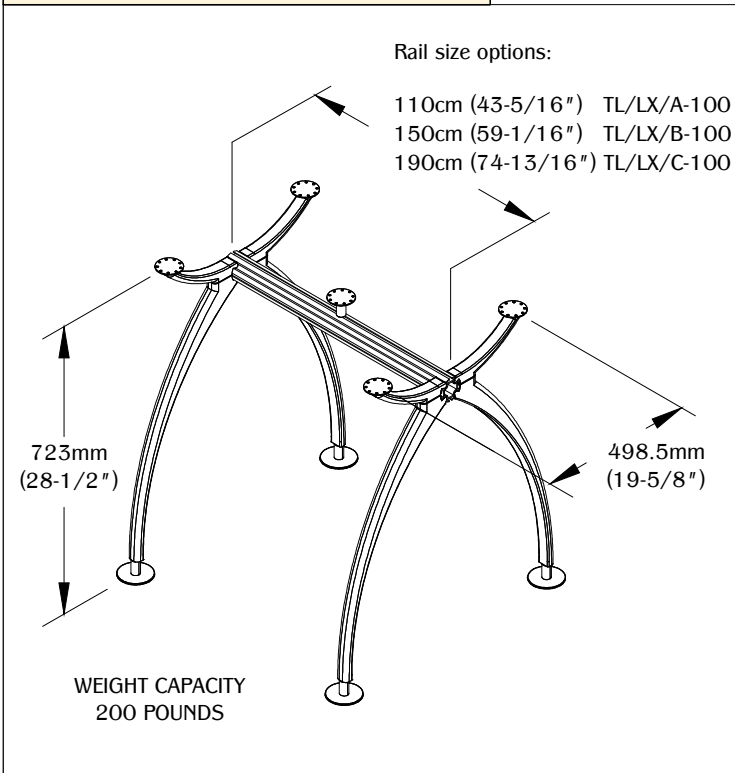

PART #

TL/LX-100

310.318.2491 • 800.523.1269 • www.mockett.com

TABLE OF CONTENTS:

... 4x LEGS

CENTER SUPPORT

... 1x TL/LX/A-100
... 2x TL/LX/B-100
... 2x TL/LX/C-100

... 1x RAIL

... 2x END CAP

... (A100) 24x WOOD SCREW

... (B100) 32x WOOD SCREW
... (C100) SCREW

... 1x 3/16 HEX KEY