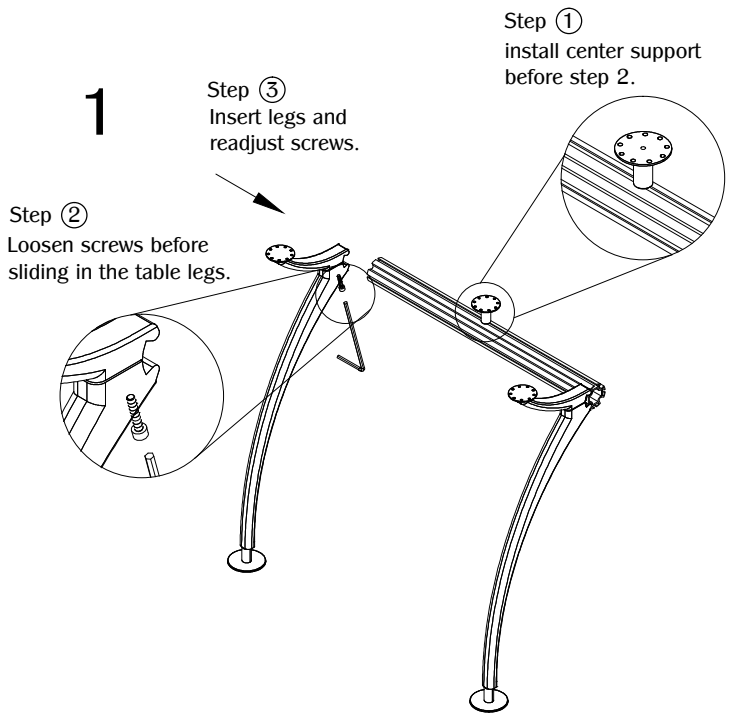

PART #

TL/LX-100

310.318.2491 • 800.523.1269 • www.mockett.com

TABLE OF CONTENTS:

... 4x LEGS

CENTER SUPPORT

... 1x TL/LX/A-100
... 2x TL/LX/B-100
... 2x TL/LX/C-100

... 1x RAIL

... 2x END CAP

... (A100) 24x WOOD SCREW

... (B100) 32x WOOD SCREW
... (C100) SCREW

... 1x 3/16 HEX KEY