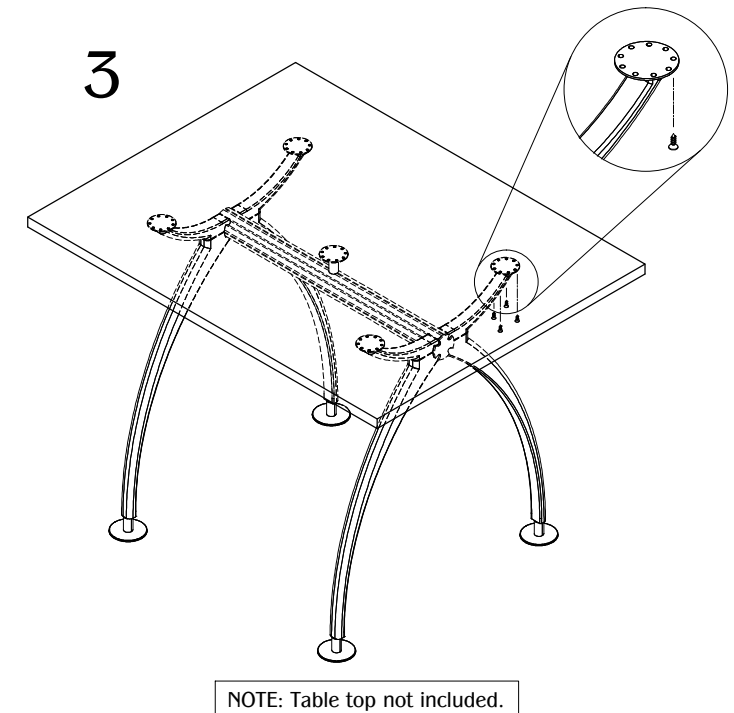

PART #

TL/LX-100

310.318.2491 • 800.523.1269 • www.mockett.com

TABLE OF CONTENTS:

... 4x LEGS

CENTER SUPPORT

... 1x TL/LX/A-100
... 2x TL/LX/B-100
... 2x TL/LX/C-100

... 1x RAIL

... 2x END CAP

... (A100) 24x WOOD SCREW

... (B100) 32x WOOD SCREW
... (C100) SCREW

... 1x 3/16 HEX KEY