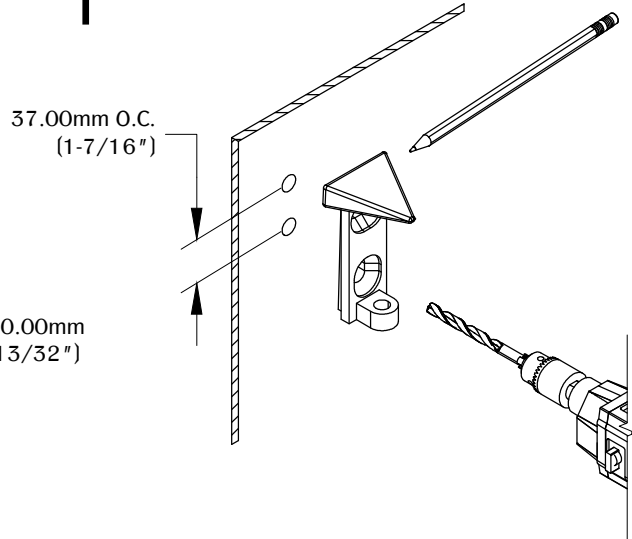

1

2

3

NOTE: Recommended to mount into wall studs

4

NOTE: 45 lbs. per bracket, no more than 24" apart 11" maximum shelf depth.

TABLE OF CONTENTS:

	.....	1x SH56B
	.....	1x SCREW
	.....	2x WOOD SCREW
	.....	2x PLASTIC ANCHOR