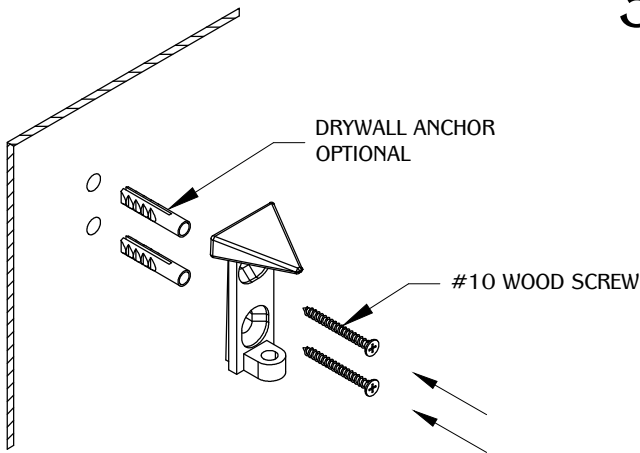

1

2

3

NOTE: Recommended to mount into wall studs

4

NOTE: 45 lbs. per bracket, no more than 24" apart 11" maximum shelf depth.

TABLE OF CONTENTS:

	.....	1x SH56B
	.....	1x SCREW
	.....	2x WOOD SCREW
	.....	2x PLASTIC ANCHOR