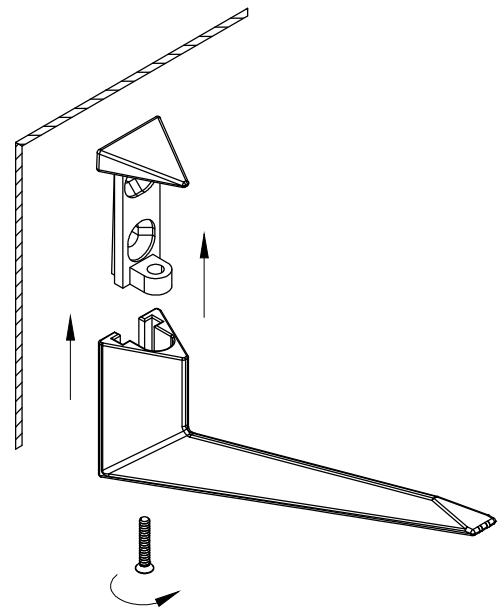

1

2

3

NOTE: Recommended to mount into wall studs

4

NOTE: 45 lbs. per bracket, no more than 24" apart 11" maximum shelf depth.

TABLE OF CONTENTS:

	.....	1x SH56B
	.....	1x SCREW
	.....	2x WOOD SCREW
	.....	2x PLASTIC ANCHOR