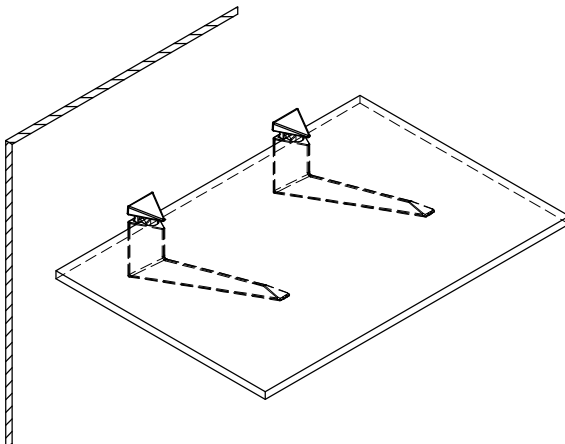

1

2

3

NOTE: Recommended to mount into wall studs

4

NOTE: 45 lbs. per bracket, no more than 24" apart 11" maximum shelf depth.

TABLE OF CONTENTS:

	.....	1x SH56B
	.....	1x SCREW
	.....	2x WOOD SCREW
	.....	2x PLASTIC ANCHOR