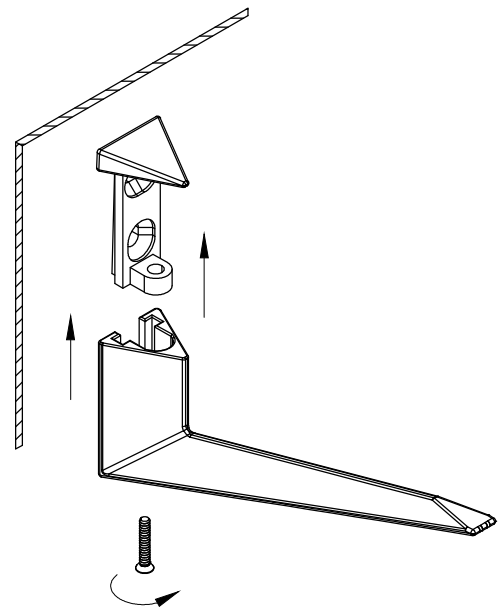

1

2

3

NOTE: Recommended to mount into wall studs

4

NOTE: 45 lbs. per bracket, no more than 24" apart 8" maximum shelf depth.

TABLE OF CONTENTS:

	.....	1x SH56A
	.....	1x SCREW
	.....	2x WOOD SCREW
	.....	2x PLASTIC ANCHOR