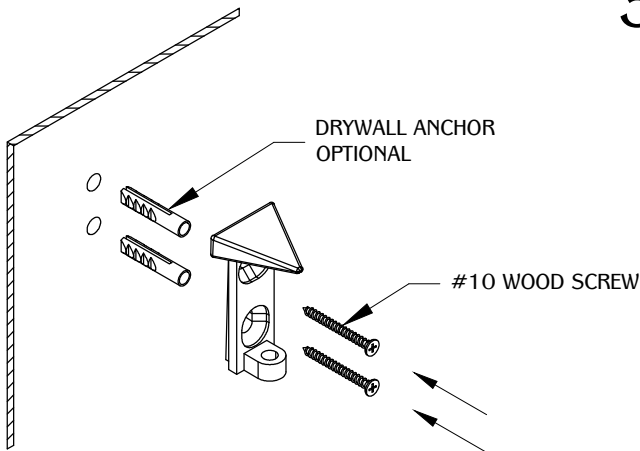

1

2

3

NOTE: Recommended to mount into wall studs

4

NOTE: 45 lbs. per bracket, no more than 24" apart 8" maximum shelf depth.

TABLE OF CONTENTS:

	.....	1x SH56A
	.....	1x SCREW
	.....	2x WOOD SCREW
	.....	2x PLASTIC ANCHOR