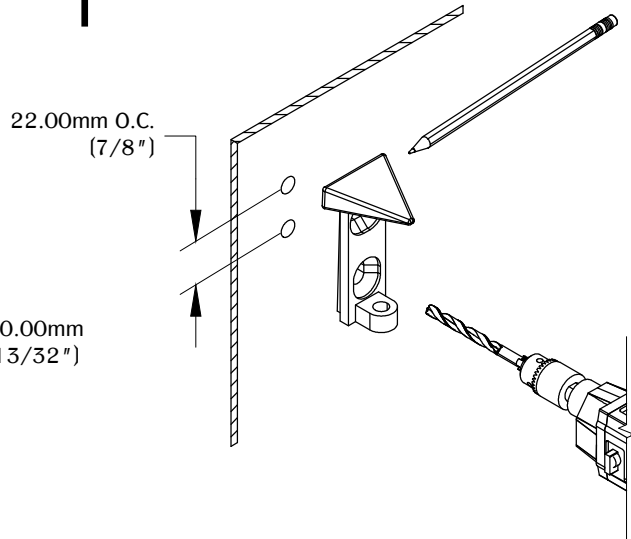

1

2

3

NOTE: Recommended to mount into wall studs

4

NOTE: 45 lbs. per bracket, no more than 24" apart 8" maximum shelf depth.

TABLE OF CONTENTS:

	.....	1x SH56A
	.....	1x SCREW
	.....	2x WOOD SCREW
	.....	2x PLASTIC ANCHOR