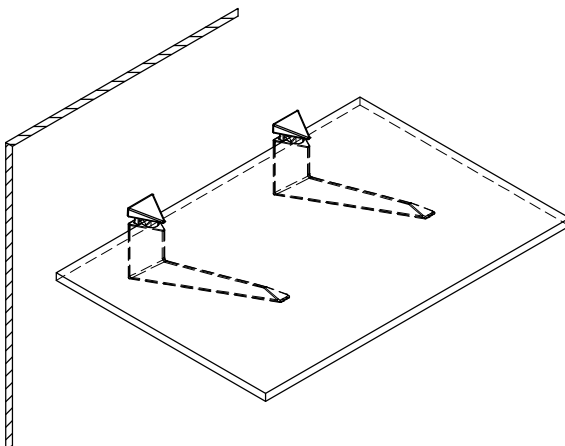

1

2

3

NOTE: Recommended to mount into wall studs

4

NOTE: 45 lbs. per bracket, no more than 24" apart 8" maximum shelf depth.

TABLE OF CONTENTS:

	.....	1x SH56A
	.....	1x SCREW
	.....	2x WOOD SCREW
	.....	2x PLASTIC ANCHOR