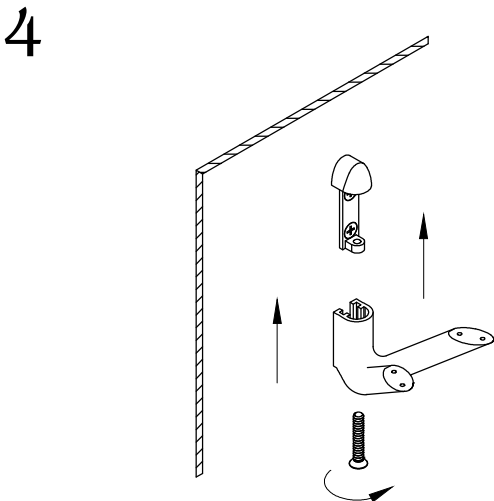

Note: Recommended to mount into wall studs.

Note: Maximum bracket spacing is 24" O.C.
6" shelf projection
15 lbs. per bracket.

TABLE OF CONTENTS:

	1x SH50
	1x SCREW
	2x WOOD SCREW
	2x PLASTIC ANCHOR