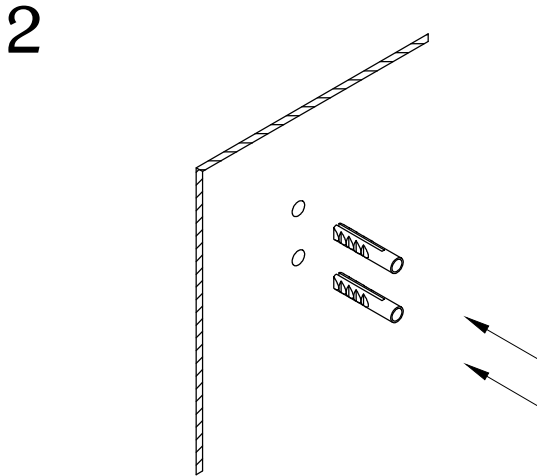

Note: Recommended to mount into wall studs.

Note: Maximum bracket spacing is 24" O.C.
6" shelf projection
15 lbs. per bracket.

TABLE OF CONTENTS:

	1x SH50
	1x SCREW
	2x WOOD SCREW
	2x PLASTIC ANCHOR