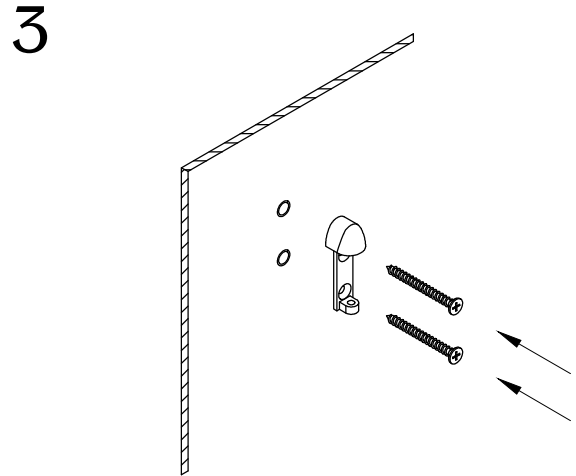

Note: Recommended to mount into wall studs.

Note: Maximum bracket spacing is 24" O.C.
6" shelf projection
15 lbs. per bracket.

TABLE OF CONTENTS:

	1x SH50
	1x SCREW
	2x WOOD SCREW
	2x PLASTIC ANCHOR