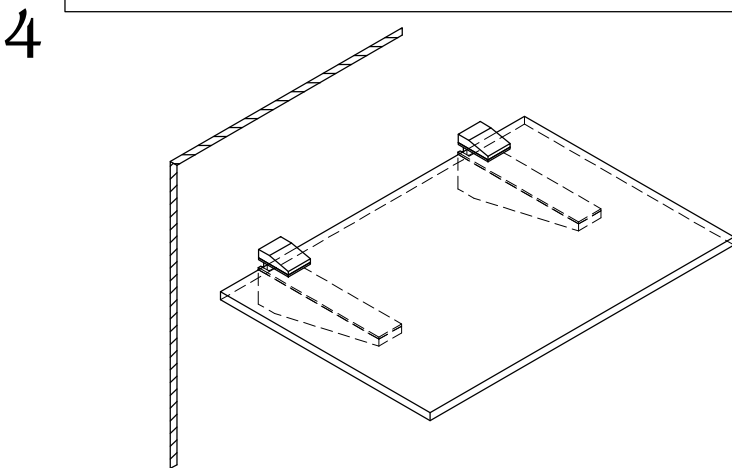

NOTE: Recommended to mount into studs

NOTE: 30 lbs. per bracket, no more than 24" apart
9" maximum shelf depth.

TABLE OF CONTENTS:

	1x SH49B
	1x SCREW
	2x WOOD SCREW
	2x PLASTIC ANCHOR