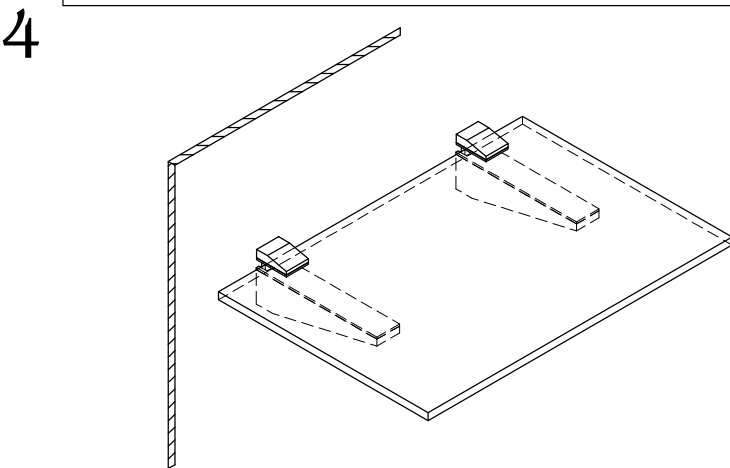

NOTE: Recommended to mount into wall studs

NOTE: 30 lbs. per bracket, no more than 24" apart
6" maximum shelf depth.

TABLE OF CONTENTS:

	1x SH49A
	1x SCREW
	1x WOOD SCREW
	1x PLASTIC ANCHOR