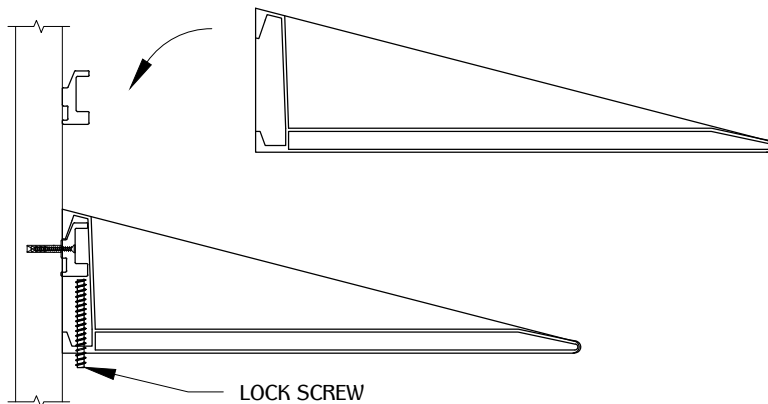

	(A)
SH20A	39-9/32"
SH20B	59-1/16"
SH20C	78-3/4"
SH20D	98-13/32"
SH20E	118-1/8"

BRACKET	(B)	(C)
SH20A	37-3/8"	2 HOLES 33-13/32" O.C.
SH20B	58-1/4"	4 HOLES 18-1/8" O.C.
SH20C	77-5/16"	5 HOLES 18-1/2" O.C.
SH20D	97-5/8"	6 HOLES 18-3/4" O.C.
SH20E	117-1/4"	7 HOLES 19" O.C.

2

3

4

TABLE OF CONTENTS:

-  1x SH20
-  2x MOUNTING BRACKET
-  2x PLASTIC ANCHOR
-  2x SCREWS