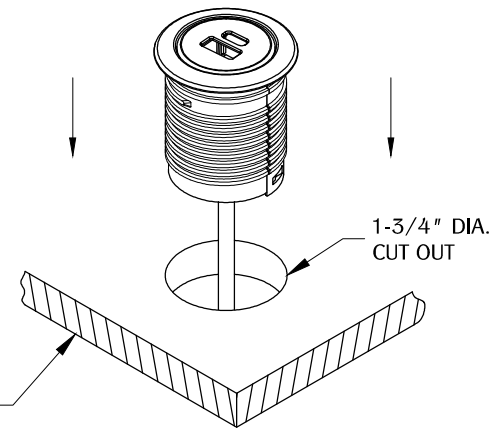

2" DIA.

2-7/32"

6' CORD

USB-A & USB-C ports are for charging use ONLY.

5/16 MIN.
1-7/16 MAX.
TABLE THICKNESS

1

3

2

4

TABLE OF CONTENTS:

..... PCS75USBAC

..... FLANGE

..... LOCKING RING

..... POWER SUPPLY