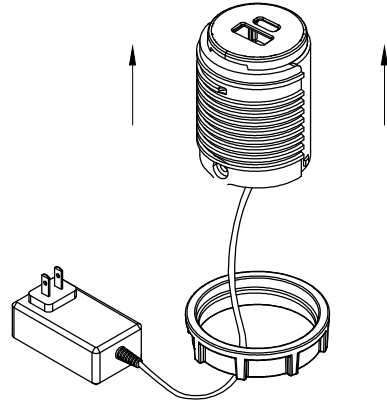

2" DIA.

2-7/32"

6' CORD

USB-A & USB-C ports are for charging use ONLY.

5/16 MIN.
1-7/16 MAX.
TABLE THICKNESS

1

3

2

4

TABLE OF CONTENTS:

..... PCS75USBAC

..... FLANGE

..... LOCKING RING

..... POWER SUPPLY