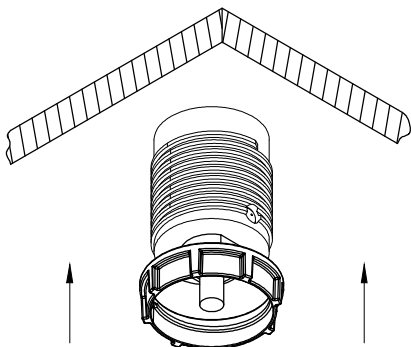

2" DIA.

2-7/32"

6' CORD

USB-A & USB-C ports are for charging use ONLY.

5/16 MIN.
1-7/16 MAX.
TABLE THICKNESS

1

3

2

4

TABLE OF CONTENTS:

..... PCS75USBAC

..... FLANGE

..... LOCKING RING

..... POWER SUPPLY