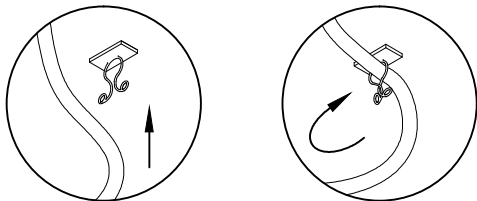

3/4" MIN.
1-11/16" MAX
TABLE THICKNESS

NOTE:
Please DO NOT
remove tape!

2

Place metal clips near the front and back of the unit. (**NOTE:** Metal clips are for use in hard surface material only as an optional mounting means.)

3

Drop in unit into cut out.

4

Optional wire manager.

5

Secure unit by turning bottom wing clamp.

NOTE: Conduit should be supported according to local code.

TABLE OF CONTENTS: