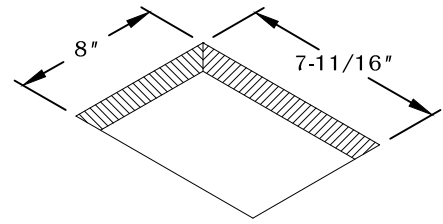

PART #
PCS36/2C/U1-U

310.318.2491 • 800.523.1269 • www.mockett.com

NOTE:
PLEASE USE APPLICABLE
ADAPTER FROM DATA
TREE. (SEE PCS DATA
TREE PAGE FOR MORE
INFORMATION.)

Make a cut out of 8" X 7-11/16" at the desired surface.

3/4" MIN.
1-11/16" MAX
TABLE THICKNESS

NOTE:
Please DO NOT
remove tape!

2

Place metal clips near the front and back of the unit. (**NOTE:** Metal clips are for use in hard surface material only as an optional mounting means.)