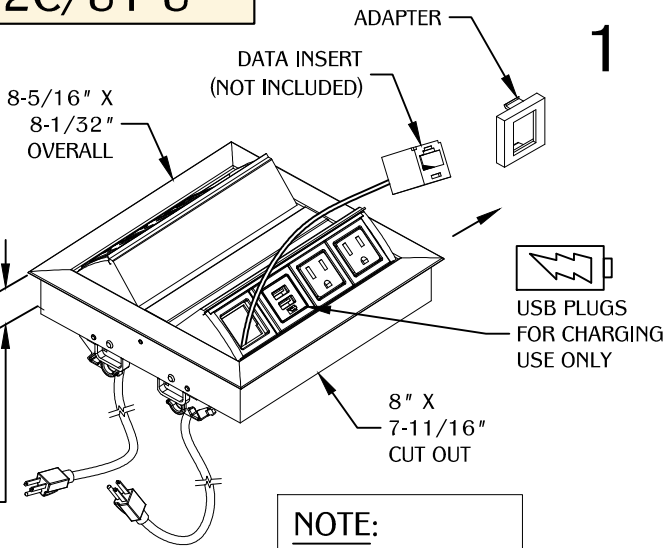

PART #
PCS36/2C/U1-U

310.318.2491 • 800.523.1269 • www.mockett.com

NOTE:
PLEASE USE APPLICABLE
ADAPTER FROM DATA
TREE. (SEE PCS DATA
TREE PAGE FOR MORE
INFORMATION.)

Make a cut out of 8" X 7-11/16" at the desired surface.

3/4" MIN.
1-11/16" MAX
TABLE THICKNESS

NOTE:
Please DO NOT
remove tape!

2

Place metal clips near the front and back of the unit. (**NOTE:** Metal clips are for use in hard surface material only as an optional mounting means.)

3

Drop in unit into cut out.

4

Optional wire manager.

5

Secure unit by turning bottom wing clamp.

NOTE: Conduit should be supported according to local code.

TABLE OF CONTENTS: