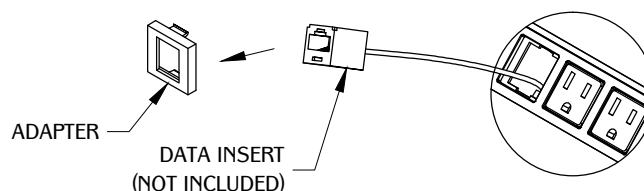

3

Drop in unit into cut out.

4

Optional wire manager.

5

Secure unit by turning bottom wing clamp.

NOTE: Conduit should be supported according to local code.

TABLE OF CONTENTS:

 1 X PCS36/2C/U1-U
 2 X WIRE MANAGER
 2 X METAL CLIPS
 2 X WING CLAMP

- 1.) Select the appropriate adapter from the chart below. (example: Panduit Mini-Com Series jack would use "FFF" adapter marked on back of adapter.)

- 2.) Snap Jack into adapter following the instructions provided with the jack.
 3.) Once assembled, snap adapter into the notched, square holes in the orientation shown.

* Jacks, not included, UL Listed (DUXR) or Recognized (DUXR2) jacks required.