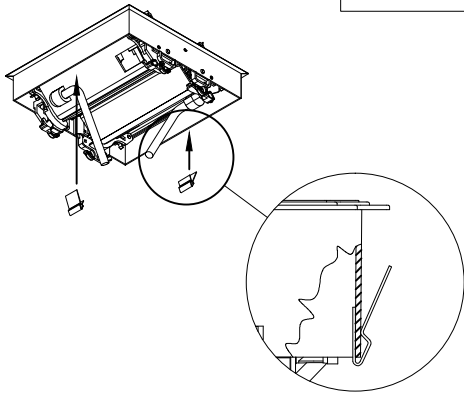

PART #
PCS36/2C/U1-U

310.318.2491 • 800.523.1269 • www.mockett.com

NOTE:
PLEASE USE APPLICABLE
ADAPTER FROM DATA
TREE. (SEE PCS DATA
TREE PAGE FOR MORE
INFORMATION.)

Make a cut out of 8" X 7-11/16" at the desired surface.

3/4" MIN.
1-11/16" MAX
TABLE THICKNESS

NOTE:
Please DO NOT
remove tape!

2

Place metal clips near the front and back of the unit. (**NOTE:** Metal clips are for use in hard surface material only as an optional mounting means.)