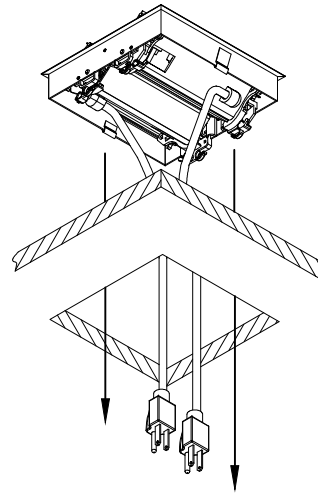

PART #
PCS36/2C/U1-U

310.318.2491 • 800.523.1269 • www.mockett.com

NOTE:
PLEASE USE APPLICABLE
ADAPTER FROM DATA
TREE. (SEE PCS DATA
TREE PAGE FOR MORE
INFORMATION.)

Make a cut out of 8" X 7-11/16" at the desired surface.

3/4" MIN.
1-11/16" MAX
TABLE THICKNESS

NOTE:
Please DO NOT
remove tape!

2

Place metal clips near the front and back of the unit. (**NOTE:** Metal clips are for use in hard surface material only as an optional mounting means.)

3

Drop in unit into cut out.

4

Optional wire manager.

5

Secure unit by turning bottom wing clamp.

NOTE: Conduit should be supported according to local code.

TABLE OF CONTENTS: