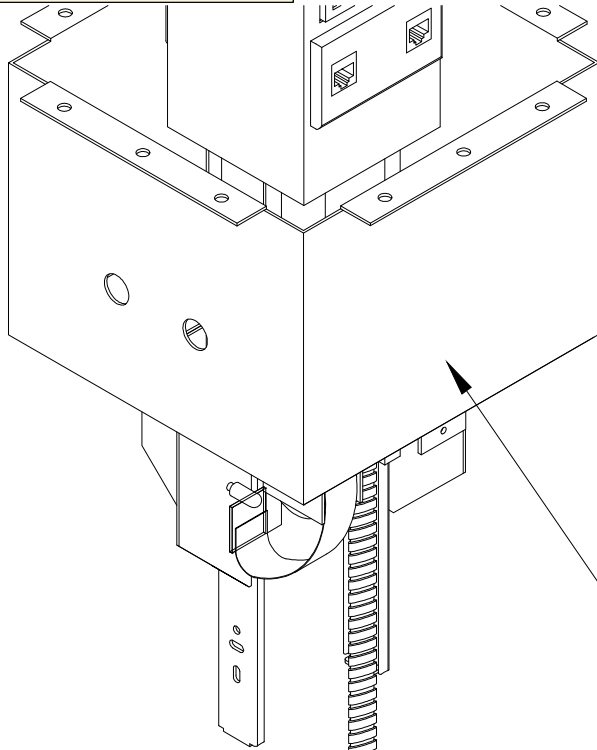

PART #

PCS19/DS

310.318.2491 • 800.523.1269 • www.mockett.com

SLIDE UNIT PCS19/DS
UNDER UNIT PCS19
RUN WIRES AND
SCREW PART ON FRONT
AND BACK