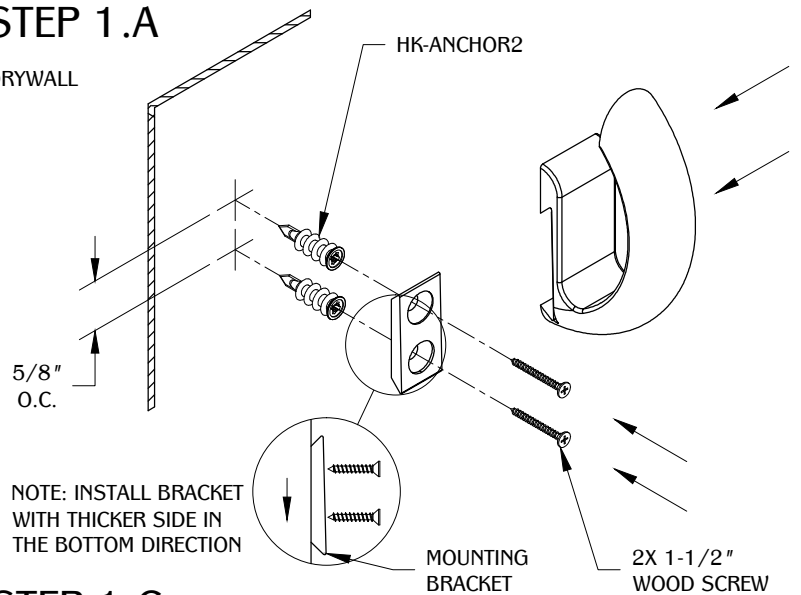

PART #

HK33

310.318.2491 • 800.523.1269 • www.mockett.com

NOTE: WEIGHT CAPACITY 50 LBS.

STEP 1.A

DRYWALL

STEP 1.B

STUD

STEP 1.C

UNDER DESK

STEP 2

LOCK HOOK BY TIGHTENING SET SCREW WITH HEX KEY

TABLE OF CONTENTS:

| | |
|--|--|
| | 1X HK33 |
| | 1X Mounting bracket |
| | 1X 6.00mm M4 - .7 Thread set screw |
| | 1X 2mm Hex key |
| | 2X Hk-anchor2 |
| | 2X #8 1" Wood screw |
| | 2X #6 1-1/2" Wood screw |