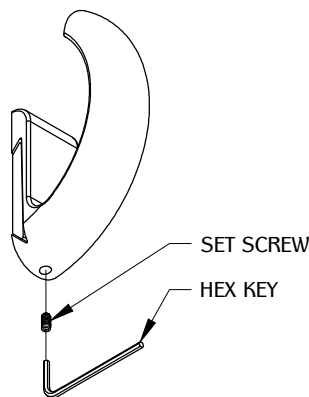

PART #

HK33

310.318.2491 • 800.523.1269 • www.mockett.com

NOTE: WEIGHT CAPACITY 50 LBS.

STEP 1.A

DRYWALL

STEP 1.B

STUD

STEP 1.C

UNDER DESK

STEP 2

LOCK HOOK BY TIGHTENING SET SCREW WITH HEX KEY

TABLE OF CONTENTS:

| | |
|--|--|
| | 1X HK33 |
| | 1X Mounting bracket |
| | 1X 6.00mm M4 - .7 Thread set screw |
| | 1X 2mm Hex key |
| | 2X Hk-anchor2 |
| | 2X #8 1" Wood screw |
| | 2X #6 1-1/2" Wood screw |