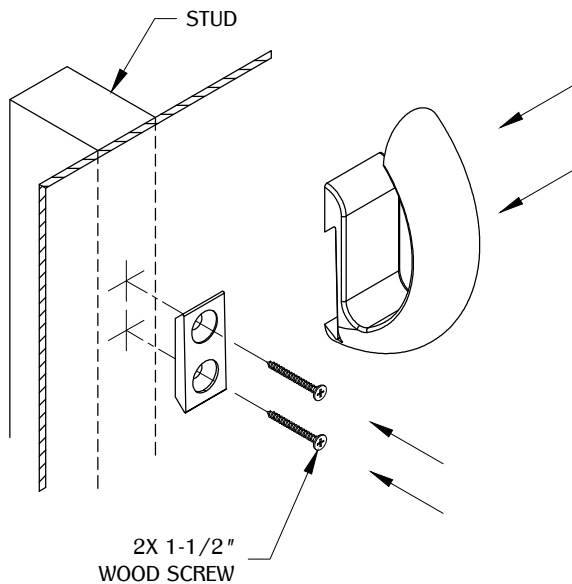

PART #

HK33

310.318.2491 • 800.523.1269 • www.mockett.com

NOTE: WEIGHT CAPACITY 50 LBS.

STEP 1.A

DRYWALL

STEP 1.B

STUD

STEP 1.C

UNDER DESK

STEP 2

LOCK HOOK BY TIGHTENING SET SCREW WITH HEX KEY

TABLE OF CONTENTS:

| | |
|--|--|
| | 1X HK33 |
| | 1X Mounting bracket |
| | 1X 6.00mm M4 - .7 Thread set screw |
| | 1X 2mm Hex key |
| | 2X Hk-anchor2 |
| | 2X #8 1" Wood screw |
| | 2X #6 1-1/2" Wood screw |