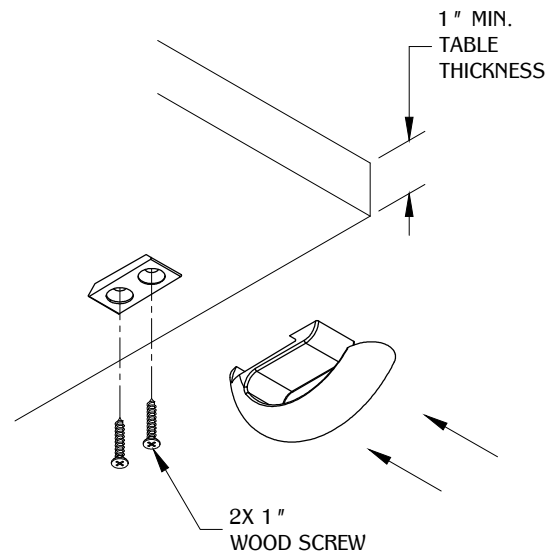

PART #

HK33

310.318.2491 • 800.523.1269 • www.mockett.com

NOTE: WEIGHT CAPACITY 50 LBS.

STEP 1.A

DRYWALL

STEP 1.B

STUD

STEP 1.C

UNDER DESK

STEP 2

LOCK HOOK BY TIGHTENING SET SCREW WITH HEX KEY

TABLE OF CONTENTS:

| | |
|--|--|
| | 1X HK33 |
| | 1X Mounting bracket |
| | 1X 6.00mm M4 - .7 Thread set screw |
| | 1X 2mm Hex key |
| | 2X Hk-anchor2 |
| | 2X #8 1" Wood screw |
| | 2X #6 1-1/2" Wood screw |