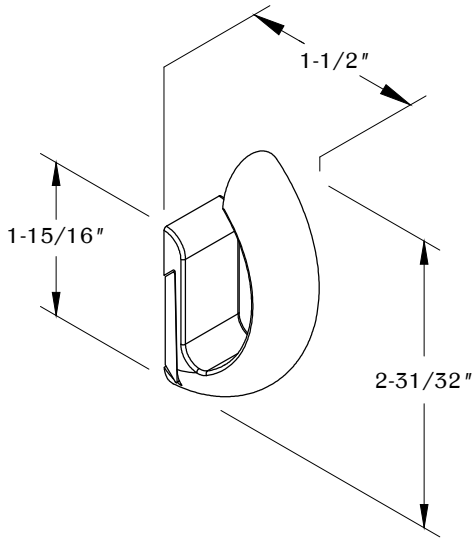

PART #

HK33

310.318.2491 • 800.523.1269 • www.mockett.com

NOTE: WEIGHT CAPACITY 50 LBS.

STEP 1.A

DRYWALL

STEP 1.B

STUD

STEP 1.C

UNDER DESK

STEP 2

LOCK HOOK BY TIGHTENING SET SCREW WITH HEX KEY

TABLE OF CONTENTS:

| | |
|--|--|
| | 1X HK33 |
| | 1X Mounting bracket |
| | 1X 6.00mm M4 - .7 Thread set screw |
| | 1X 2mm Hex key |
| | 2X Hk-anchor2 |
| | 2X #8 1" Wood screw |
| | 2X #6 1-1/2" Wood screw |