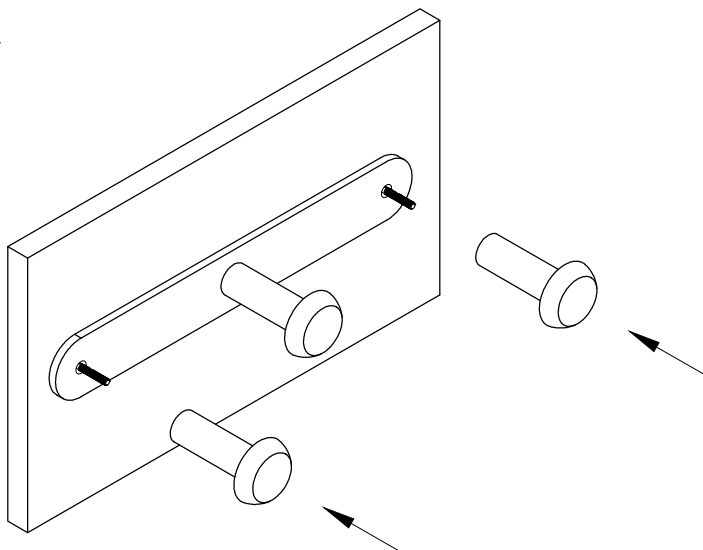

WEIGHT CAPACITY 20 lb MAX
WHEN MOUNTED INTO STUD OR DRYWALL

1

2

3

HK27-HNGR-DRIVE
(Optional) Not included.

4

TABLE OF CONTENTS:

	1x HK-7 "BKPLT
	1x MOUNT SCREW
	3x HK28
	2x DRYWALL ANCHOR
	2x DOUBLE THREAD SCREW