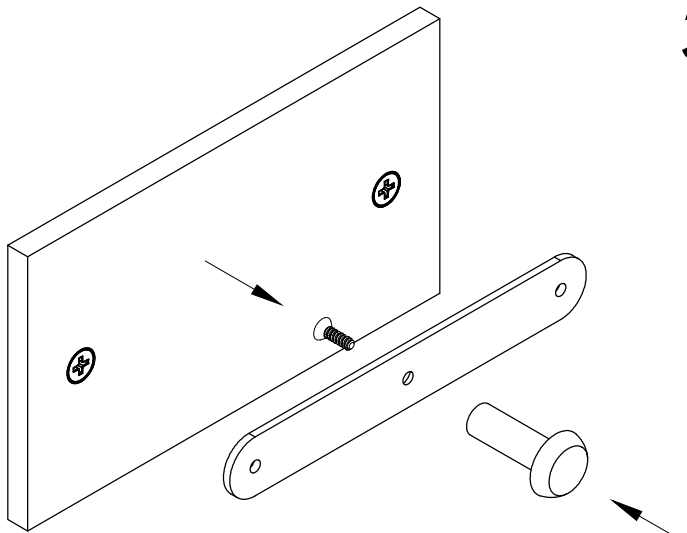

WEIGHT CAPACITY 20 lb MAX
WHEN MOUNTED INTO STUD OR DRYWALL

1

2

3

HK27-HNGR-DRIVE
(Optional) Not included.

4

TABLE OF CONTENTS:

	1x HK-7 "BKPLT
	1x MOUNT SCREW
	3x HK28
	2x DRYWALL ANCHOR
	2x DOUBLE THREAD SCREW