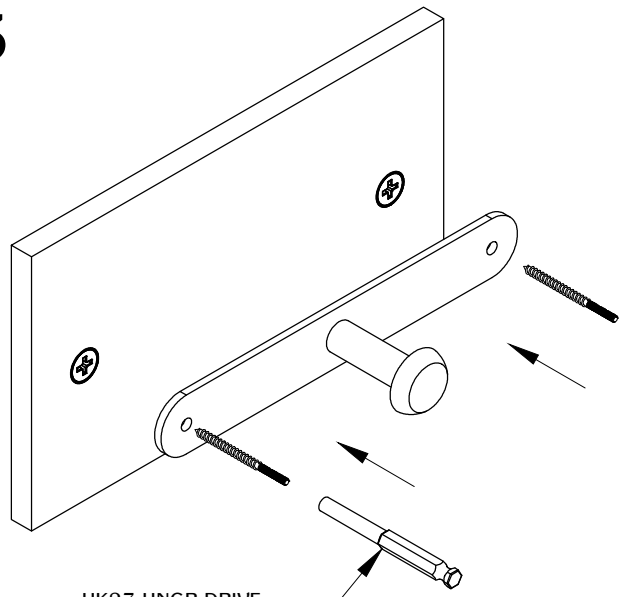

WEIGHT CAPACITY 20 lb MAX
WHEN MOUNTED INTO STUD OR DRYWALL

1

2

3

HK27-HNGR-DRIVE
(Optional) Not included.

4

TABLE OF CONTENTS:

	1x HK-7 "BKPLT
	1x MOUNT SCREW
	3x HK28
	2x DRYWALL ANCHOR
	2x DOUBLE THREAD SCREW