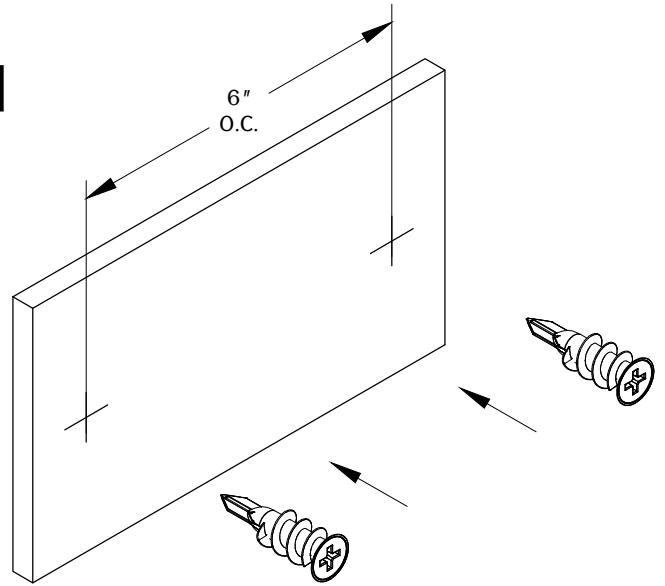

WEIGHT CAPACITY 20 lb MAX
WHEN MOUNTED INTO STUD OR DRYWALL

1

2

3

HK27-HNGR-DRIVE
(Optional) Not included.

4

TABLE OF CONTENTS:

	1x HK-7 "BKPLT
	1x MOUNT SCREW
	3x HK28
	2x DRYWALL ANCHOR
	2x DOUBLE THREAD SCREW