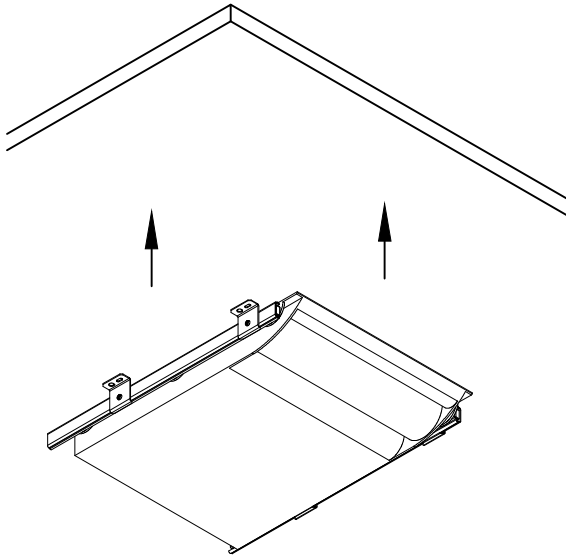

PART #

DWR6

310.318.2491 • 800.523.1269 • www.mockett.com

1

Connect (4) Mounting Brackets to slide track with (4) machine screws.

2

Align drawer under work surface.

3

Mount DWR6 with (4) wood screws.

TABLE OF CONTENTS:

.....1 X DWR6

.....4 X BRACKET

.....4 X MACHINE SCREW

.....4 X WOOD SCREW