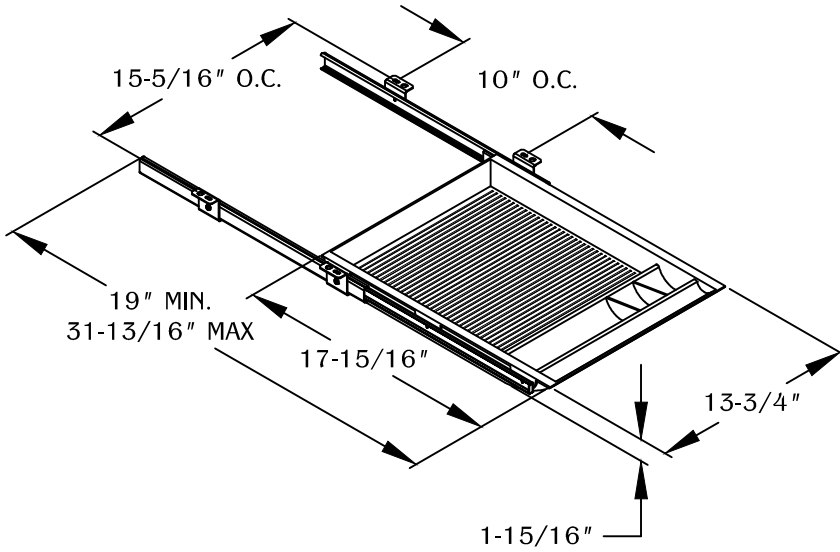

PART #

DWR6

310.318.2491 • 800.523.1269 • www.mockett.com

1

Connect (4) Mounting Brackets to slide track with (4) machine screws.

2

Align drawer under work surface.

3

Mount DWR6 with (4) wood screws.

TABLE OF CONTENTS:

.....1 X DWR6

.....4 X BRACKET

.....4 X MACHINE SCREW

.....4 X WOOD SCREW