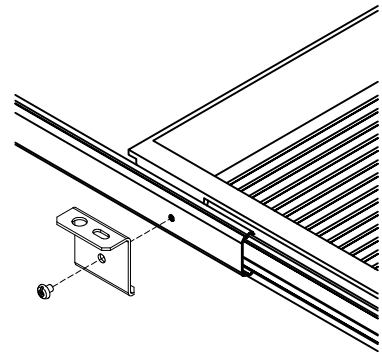

PART #

DWR6

310.318.2491 • 800.523.1269 • www.mockett.com

1

Connect (4) Mounting Brackets to slide track with (4) machine screws.

2

Align drawer under work surface.

3

Mount DWR6 with (4) wood screws.

TABLE OF CONTENTS:

.....1 X DWR6

.....4 X BRACKET

.....4 X MACHINE SCREW

.....4 X WOOD SCREW