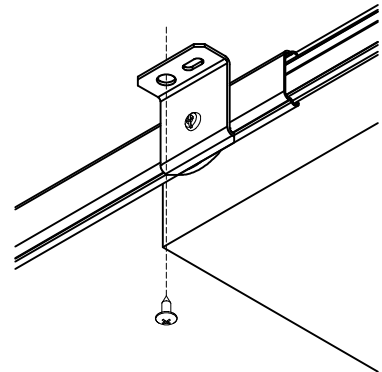

PART #

DWR6

310.318.2491 • 800.523.1269 • www.mockett.com

1

Connect (4) Mounting Brackets to slide track with (4) machine screws.

2

Align drawer under work surface.

3

Mount DWR6 with (4) wood screws.

TABLE OF CONTENTS:

.....1 X DWR6

.....4 X BRACKET

.....4 X MACHINE SCREW

.....4 X WOOD SCREW