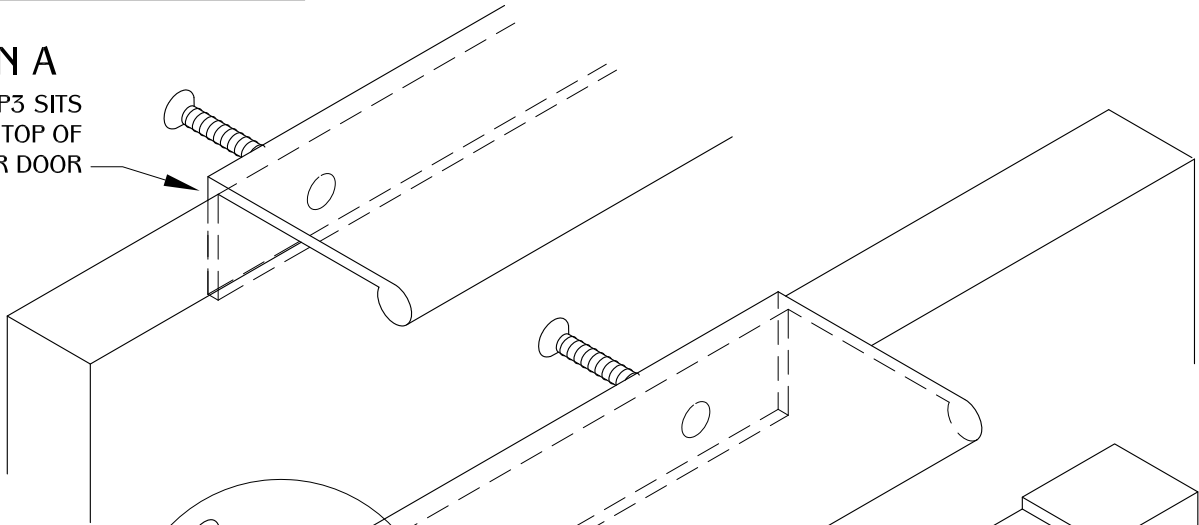

PART #
DP3B2 & DP3C2

310.318.2491 • 800.523.1269 • www.mockett.com

OPTION A

DP3 SITS
ON TOP OF
DRAWER DOOR

OPTION B

3/32" DEEP*
DP3 SITS FLUSH
ON TOP OF
DRAWER DOOR

OPTION C

NOTE:
ALL DIMENSIONS HAVE A +/- 1/32" TOLERANCE.
WE DO NOT RECOMMEND DRILLING OR CUTTING ANY
HOLES BEFORE RECEIVING A PRODUCT OR A PRODUCT
SAMPLE.

| | (A) | (B) |
|--------|-----|-----|
| DP3B/2 | 4" | 3" |
| DP3C/3 | 6" | 5" |