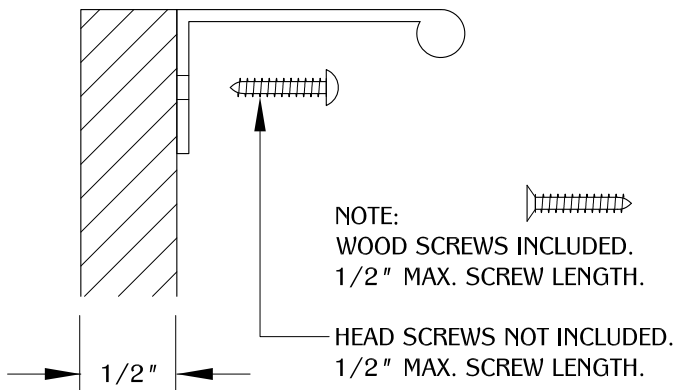

PART #
DP3B2 & DP3C2

310.318.2491 • 800.523.1269 • www.mockett.com

OPTION A

DP3 SITS
ON TOP OF
DRAWER DOOR

OPTION B

3/32" DEEP*
DP3 SITS FLUSH
ON TOP OF
DRAWER DOOR

OPTION C

NOTE:
ALL DIMENSIONS HAVE A +/- 1/32" TOLERANCE.
WE DO NOT RECOMMEND DRILLING OR CUTTING ANY
HOLES BEFORE RECEIVING A PRODUCT OR A PRODUCT
SAMPLE.

| | (A) | (B) |
|--------|-----|-----|
| DP3B/2 | 4" | 3" |
| DP3C/3 | 6" | 5" |