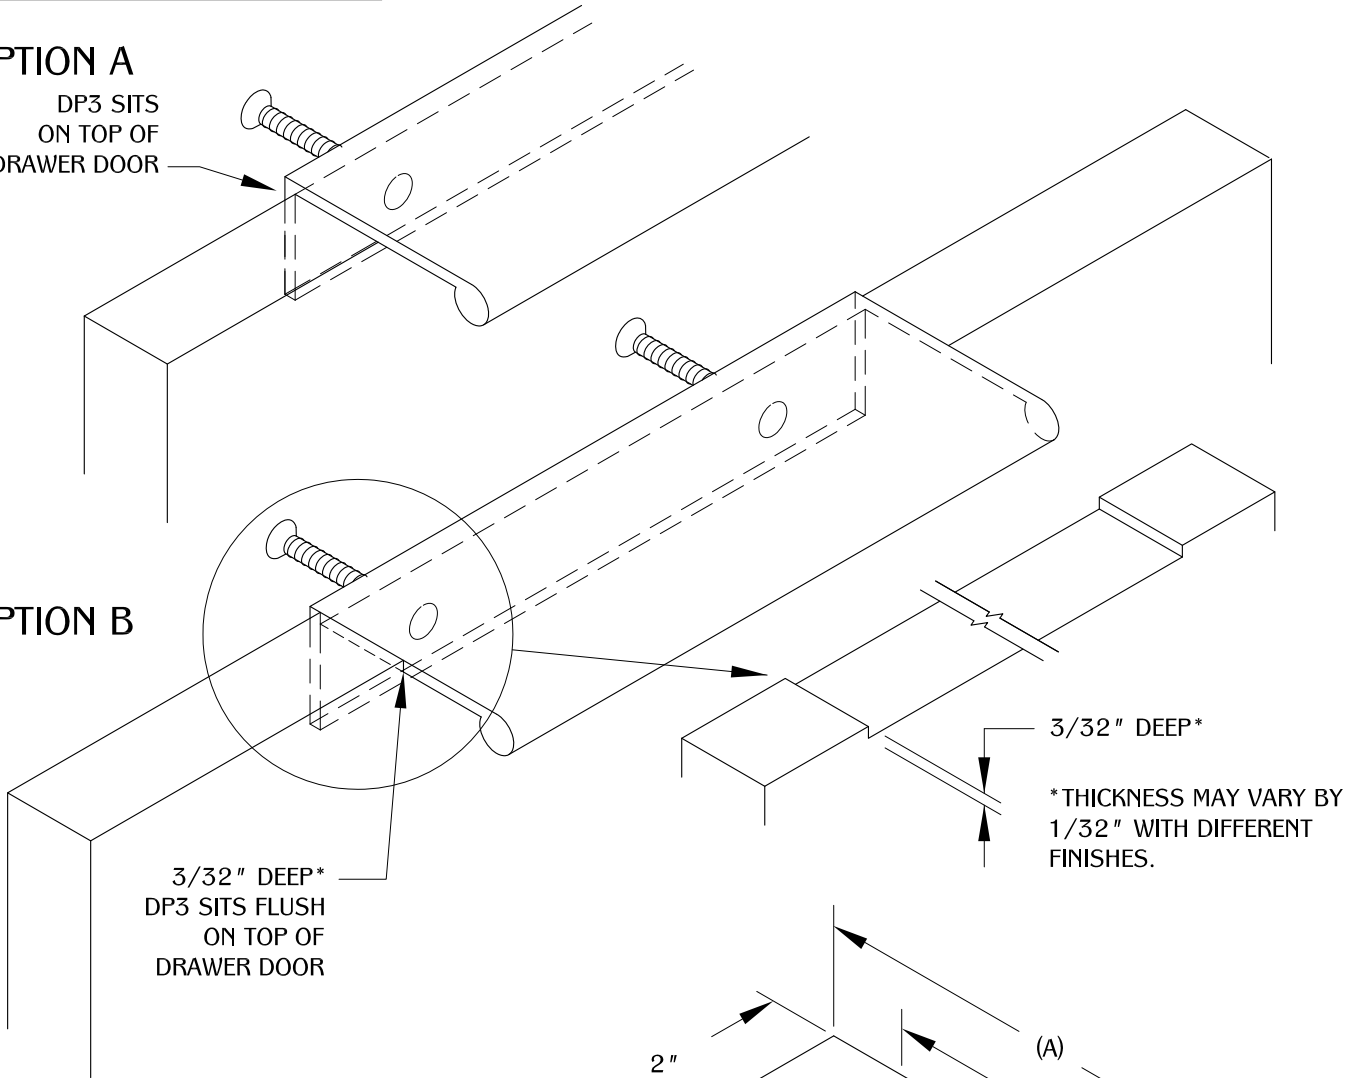

PART #
DP3B2 & DP3C2

310.318.2491 • 800.523.1269 • www.mockett.com

OPTION A

DP3 SITS
ON TOP OF
DRAWER DOOR

OPTION B

3/32" DEEP*
DP3 SITS FLUSH
ON TOP OF
DRAWER DOOR

OPTION C

NOTE:
ALL DIMENSIONS HAVE A +/- 1/32" TOLERANCE.
WE DO NOT RECOMMEND DRILLING OR CUTTING ANY
HOLES BEFORE RECEIVING A PRODUCT OR A PRODUCT
SAMPLE.

| | (A) | (B) |
|--------|-----|-----|
| DP3B/2 | 4" | 3" |
| DP3C/3 | 6" | 5" |