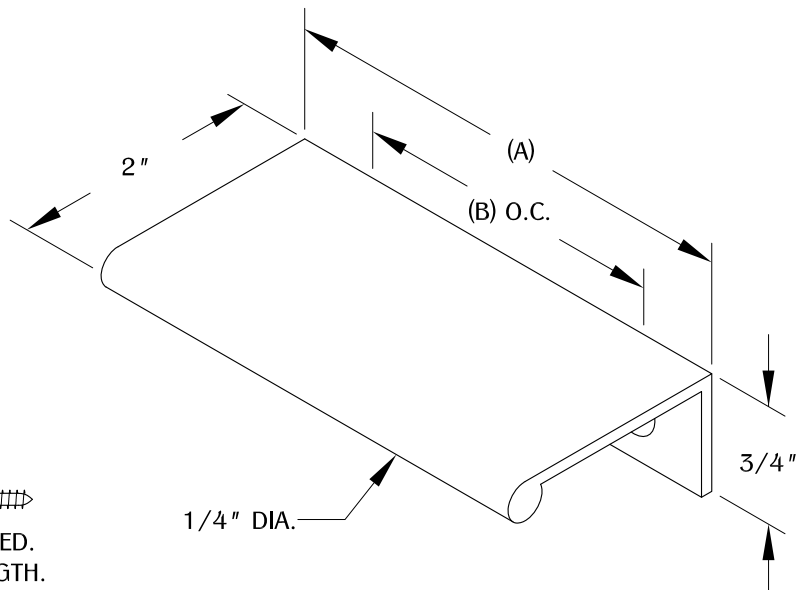

PART #
DP3B2 & DP3C2

310.318.2491 • 800.523.1269 • www.mockett.com

OPTION A

DP3 SITS
ON TOP OF
DRAWER DOOR

OPTION B

3/32" DEEP*
DP3 SITS FLUSH
ON TOP OF
DRAWER DOOR

OPTION C

NOTE:
ALL DIMENSIONS HAVE A +/- 1/32" TOLERANCE.
WE DO NOT RECOMMEND DRILLING OR CUTTING ANY
HOLES BEFORE RECEIVING A PRODUCT OR A PRODUCT
SAMPLE.

| | (A) | (B) |
|--------|-----|-----|
| DP3B/2 | 4" | 3" |
| DP3C/3 | 6" | 5" |