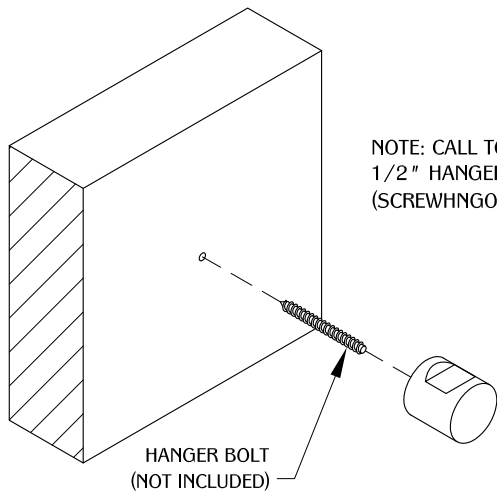

## 1A

DRAWER PULL INSTALLTION

## 1B

## 2A

COAT HOOK INSTALLTION

NOTE: RECOMMEND INSTALLING ON SOLID WOOD DOOR ONLY

## 2B

NOTE: CALL TO ORDER 1/2" HANGER BOLT (SCREWHNGO.50)