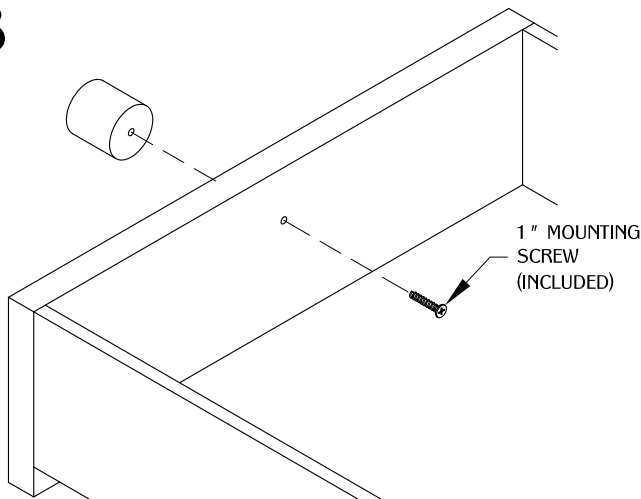

1B

2A

COAT HOOK INSTALLTION