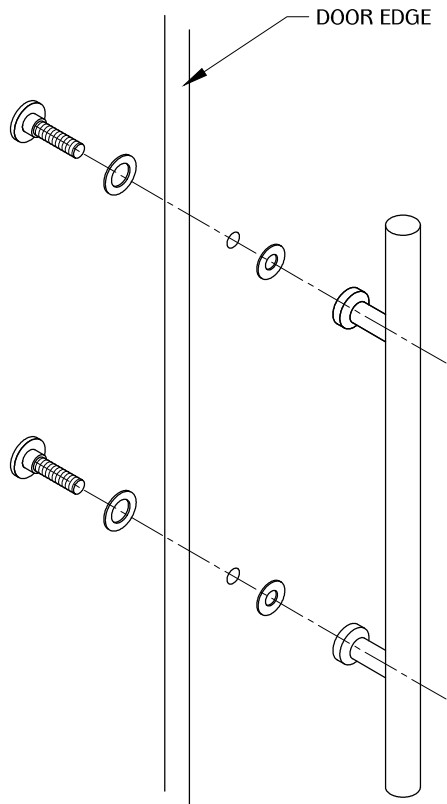

7/8" min -
1-3/4" max DOOR THICKNESS

1 DRILL HOLES FOR DOOR HANDLES

2 INSTALL DOOR HANDLES

3 TIGHTEN SCREWS

TABLE OF CONTENTS:

 DH6A (1x)
 2x
 1x