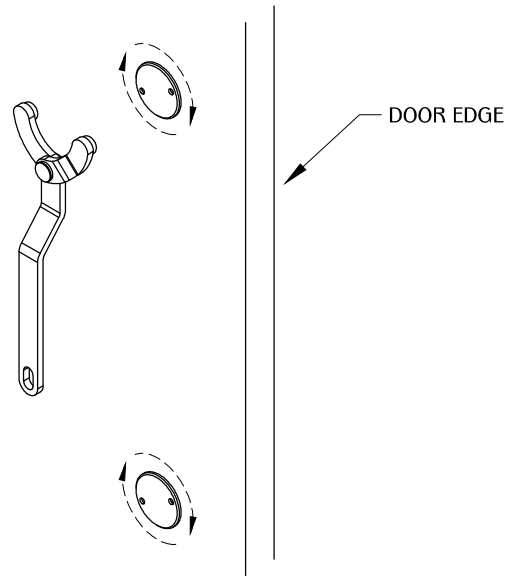

7/8" min -
1-3/4" max DOOR THICKNESS

1 DRILL HOLES FOR DOOR HANDLES

2 INSTALL DOOR HANDLES

3 TIGHTEN SCREWS

TABLE OF CONTENTS:

 DH6A (1x)
 2x
 1x