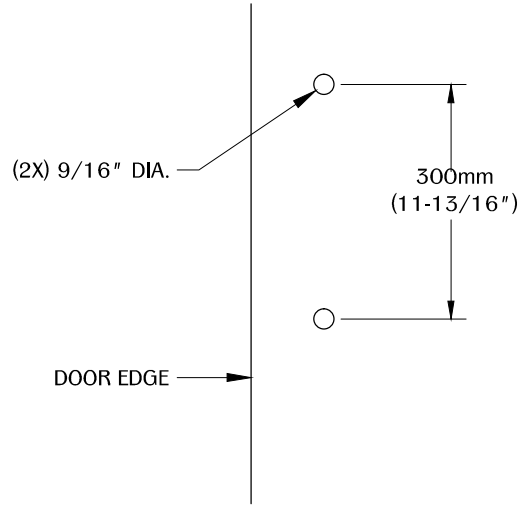

7/8" min -
1-3/4" max DOOR THICKNESS

1 DRILL HOLES FOR DOOR HANDLES

2 INSTALL DOOR HANDLES

3 TIGHTEN SCREWS

TABLE OF CONTENTS:

 DH6A (1x)
 2x
 1x