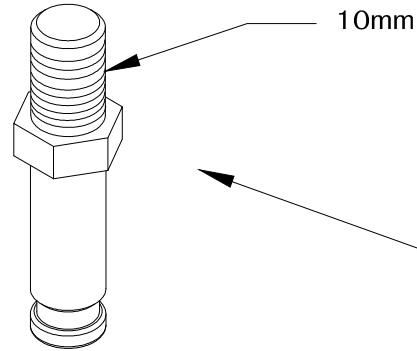

PART #

CA56 & 57

310.318.2491 • 800.523.1269 • www.mockett.com

Apply grease to the bottom of the plate or stem

BALL BEARING

PART NO.	CA56B W/BRAKE	CA57A	CA57B
STEM HEIGHT	3-7/32" OVERALL HT.	2-23/32" OVERALL HT.	3-7/32" OVERALL HT.
PLATE HEIGHT	3-17/32" OVERALL HT.	3-5/32" OVERALL HT.	3-17/32" OVERALL HT.
WEIGHT CAPACITY	30 lbs.	30 lbs.	30 lbs.
BALL BEARING	YES	NO	YES