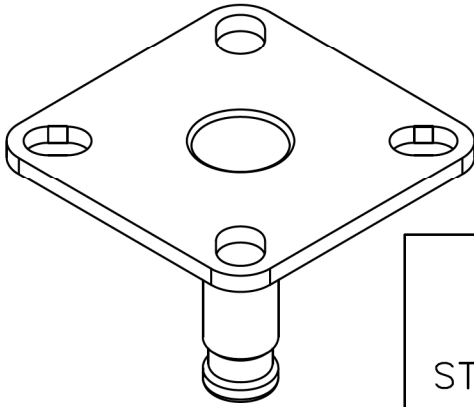

INSTALLATION SHEET

Apply grease to the bottom of the plate or stem.

Press down on the Plate or Stem until it snaps in.

	CA52A	CA52B	CA52C
STEM	10MM 1,5 THREAD	10MM 1.5 THREAD	10MM 1.5 THREAD
HEIGHT STEM	4-3/32" OVERALL HT.	4-13/16" OVERALL HT.	5-15/16" OVERALL HT.
PLATE HEIGHT	4-9/32" OVERALL HT.	5" OVERALL HT.	6-1/8" OVERALL HT.
WEIGHT CAPACITY	35 LBS.	50 LBS.	55 LBS.