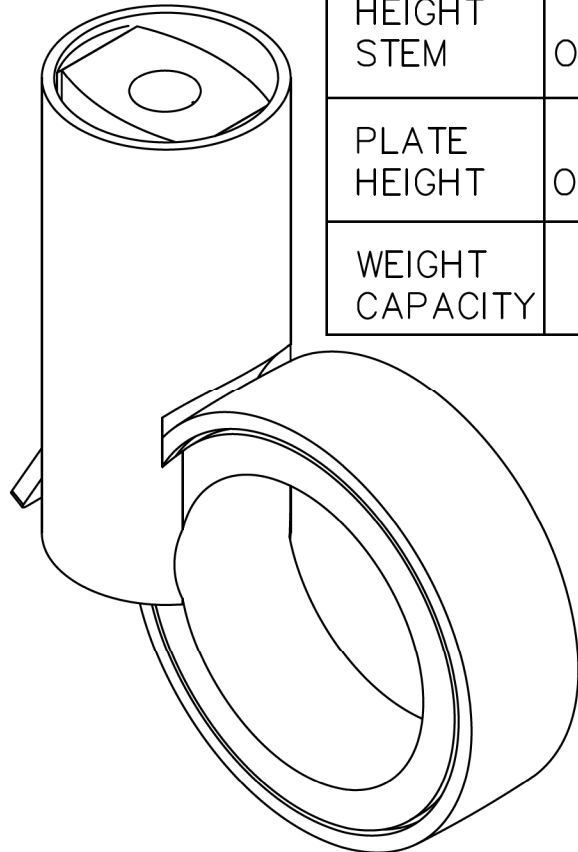

INSTALLATION SHEET

Apply grease to the bottom of the plate or stem.

Press down on the Plate or Stem until it snaps in.

	CA52A	CA52B	CA52C
STEM	10MM 1,5 THREAD	10MM 1.5 THREAD	10MM 1.5 THREAD
HEIGHT STEM	4-3/32" OVERALL HT.	4-13/16" OVERALL HT.	5-15/16" OVERALL HT.
PLATE HEIGHT	4-9/32" OVERALL HT.	5" OVERALL HT.	6-1/8" OVERALL HT.
WEIGHT CAPACITY	35 LBS.	50 LBS.	55 LBS.