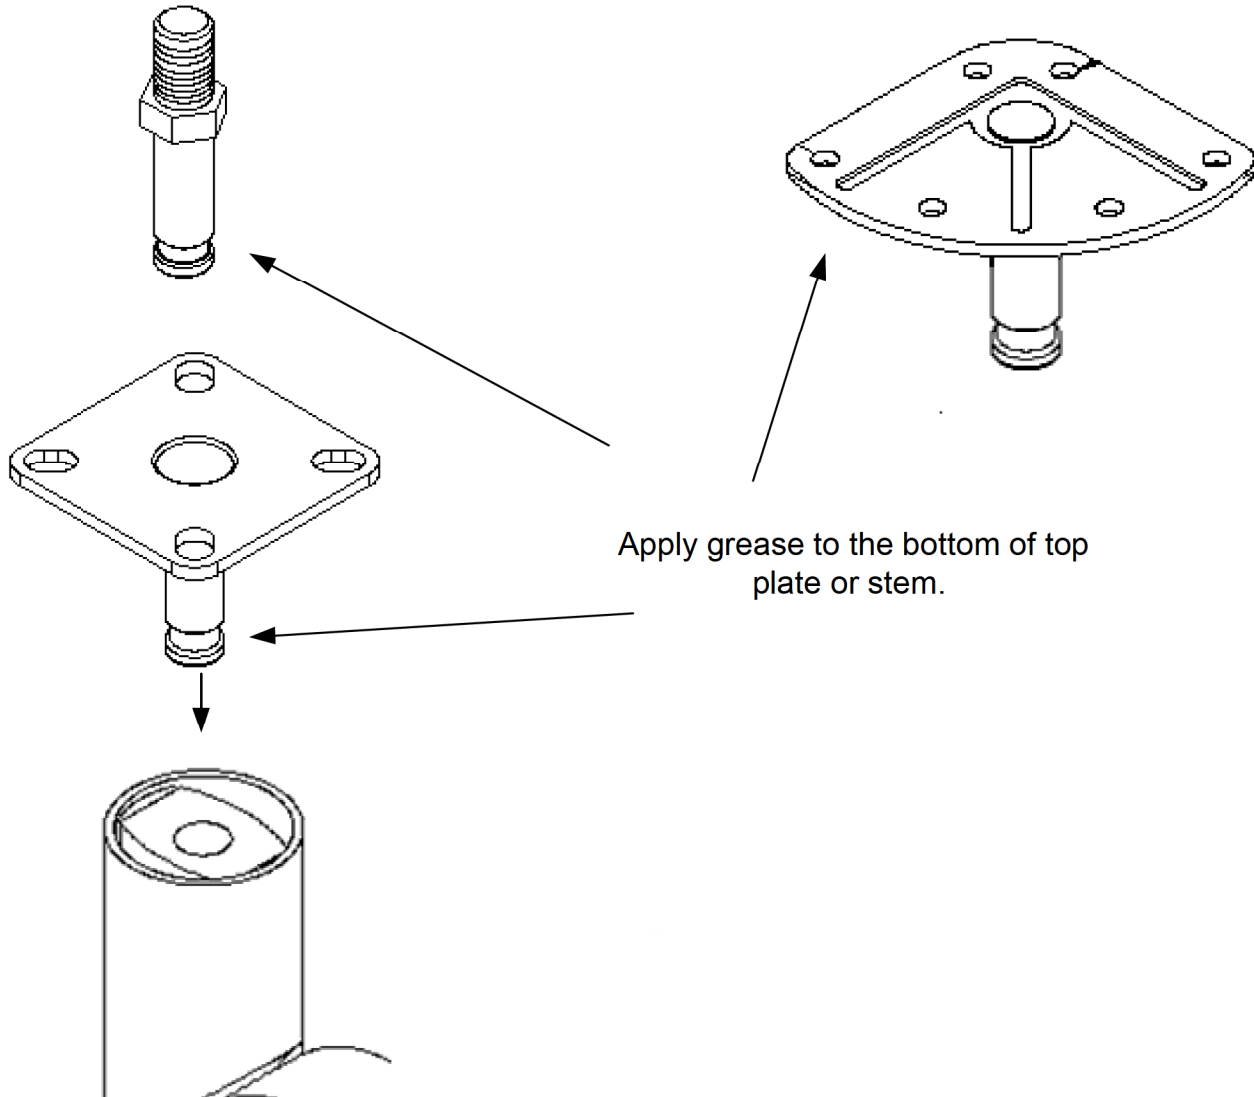

INSTALLATION SHEET

	CA 41	CA42	CA43	CA44	CA45	CA46	CA48	CA49
STEM	10MM	10MM	10MM	10MM	10MM	10MM	10MM	X
	1.5 THREAD	1.5 THREAD	1.5 THREAD	1.5 THREAD	1.5 THREAD	1.5 THREAD	1.5 THREAD	
HEIGHT	2-31/32"	2-31/32"	3-15/16"	3-15/16"	4-11/16"	4-11/16"	5-15/32"	4-11/16"
STEM	OVERALL HT.	OVERALL HT.	OVERALL HT.	OVERALL HT.	OVERALL HT.	OVERALL HT.	OVERALL HT.	OVERALL HT.
PLATE	3-1/8"	3-1/8"	4-1/8"	4-1/8"	4-7/8"	4-7/8"	5-5/8"	5-5/8"
HEIGHT	OVERALL HT.	OVERALL HT.	OVERALL HT.	OVERALL HT.	OVERALL HT.	OVERALL HT.	PER CASTER	OVERALL HT.
WEIGHT	PER CASTER	PER CASTER	PER CASTER	PER CASTER	PER CASTER	PER CASTER	PER CASTER	PER CASTER
CAPACITY	50	50	50	50	65	65	65	10