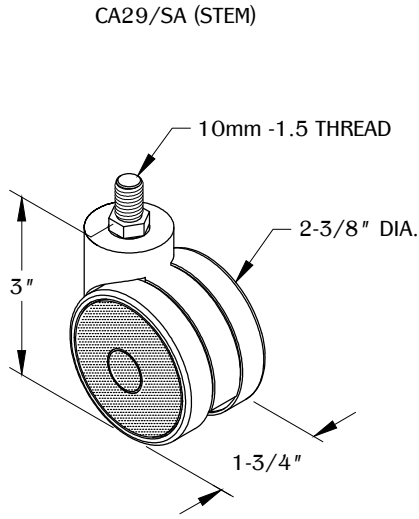

WEIGHT CAPACITY: 100 lbs.

WEIGHT CAPACITY: 100 lbs.

WEIGHT CAPACITY: 100 lbs.

1

Apply the grease to the bottom half of the plate, stem, or caster adapter.

2

Install the adapter to the top of the caster until it locks. Use the assembly to mount into respective furniture.

TABLE OF CONTENTS:

.....1 X Caster

.....1 X Grease

.....1 X CA-Plate

OR

.....1 X CA-Chair

OR

.....1 X CA-Stem