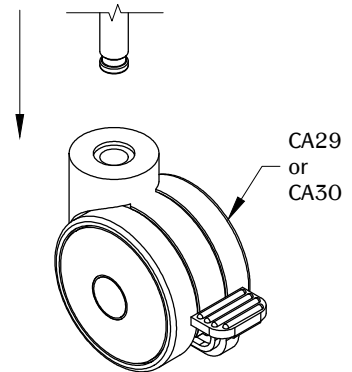

WEIGHT CAPACITY: 100 lbs.

WEIGHT CAPACITY: 100 lbs.

WEIGHT CAPACITY: 100 lbs.

1

Apply the grease to the bottom half of the plate, stem, or caster adapter.

2

Install the adapter to the top of the caster until it locks. Use the assembly to mount into respective furniture.

TABLE OF CONTENTS:

.....1 X Caster

.....1 X Grease

.....1 X CA-Plate

OR

.....1 X CA-Chair

OR

.....1 X CA-Stem