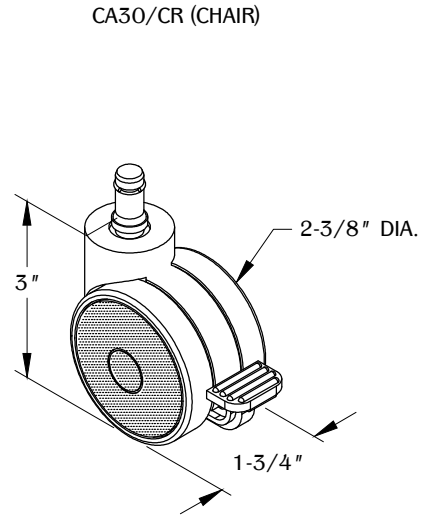

WEIGHT CAPACITY: 100 lbs.

WEIGHT CAPACITY: 100 lbs.

WEIGHT CAPACITY: 100 lbs.

1

Apply the grease to the bottom half of the plate, stem, or caster adapter.

2

Install the adapter to the top of the caster until it locks. Use the assembly to mount into respective furniture.

TABLE OF CONTENTS:

.....1 X Caster

.....1 X Grease

.....1 X CA-Plate

OR

.....1 X CA-Chair

OR

.....1 X CA-Stem