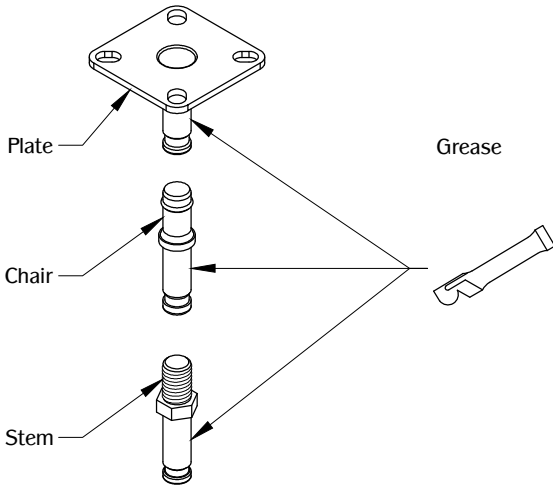

WEIGHT CAPACITY: 100 lbs.

WEIGHT CAPACITY: 100 lbs.

WEIGHT CAPACITY: 100 lbs.

1

Apply the grease to the bottom half of the plate, stem, or caster adapter.

2

Install the adapter to the top of the caster until it locks. Use the assembly to mount into respective furniture.

TABLE OF CONTENTS:

.....1 X Caster

.....1 X Grease

.....1 X CA-Plate

OR

.....1 X CA-Chair

OR

.....1 X CA-Stem