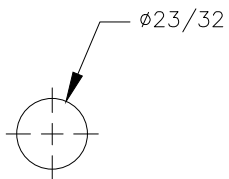

TOP VIEW

FRONT VIEW

NOTE:

1. Recommended bottle size is 750ml MAX.