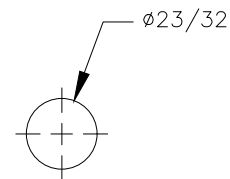

TOP VIEW

FRONT VIEW

NOTE:

1. Recommended bottle size is 750ml MAX.