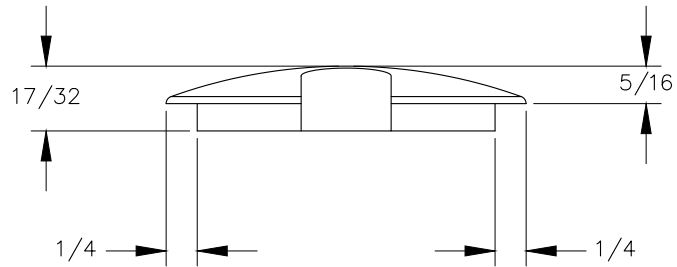

TOP VIEW

FRONT VIEW

BOTTOM VIEW

NOTE:

1. Maximum cord thickness 5/8 DIA.
2. Part is handmade and slight variations in textures and color may occur.