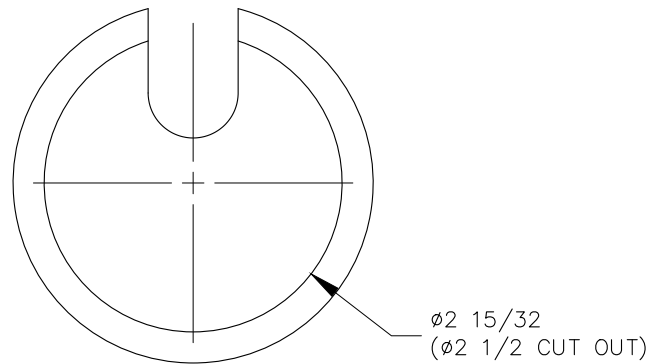

TOP VIEW

FRONT VIEW

BOTTOM VIEW

NOTE:

1. Maximum cord thickness 5/8 DIA.
2. Part is handmade and slight variations in textures and color may occur.