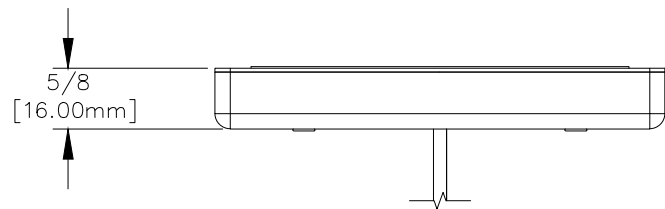

TOP VIEW

FRONT VIEW

NOTE:

1. 6 ft. cord length.
2. Wireless output is 10W MAX.
3. Power adapter is 1 3/16 X 2 13/16 X 1 23/32.
4. The charging range is 25/32 [20.00mm] MIN. and 1 31/32 [50.00mm] MAX.
5. Mobile device must be equipped with a wireless charging receiver (Wireless charging accessories not included.). Check mobile manufacturer for compatibility.

$\phi 3 \frac{15}{16}$   
 [Ø100.00mm]

TOP VIEW

$\frac{1}{32}$  [1.00mm]

FRONT VIEW