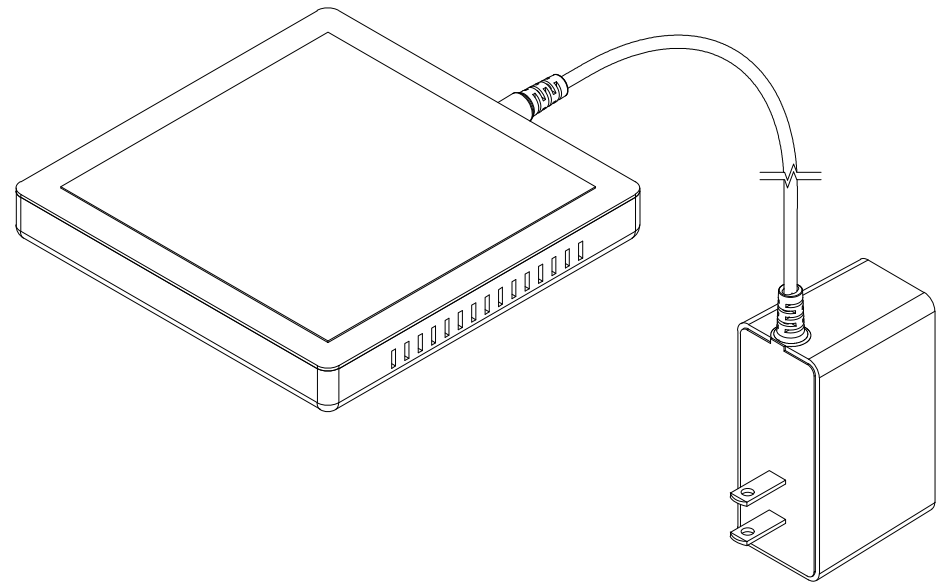

TOP VIEW

FRONT VIEW

NOTE:

1. 6 ft. cord length.
2. Wireless output is 10W MAX.
3. Power adapter is 1 3/16 X 2 13/16 X 1 23/32.
4. The charging range is 25/32 [20.00mm] MIN. and 1 31/32 [50.00mm] MAX.
5. Mobile device must be equipped with a wireless charging receiver (Wireless charging accessories not included.). Check mobile manufacturer for compatibility.

$\phi 3 \frac{15}{16}$   
 [Ø100.00mm]

TOP VIEW

$\frac{1}{32}$  [1.00mm]

FRONT VIEW