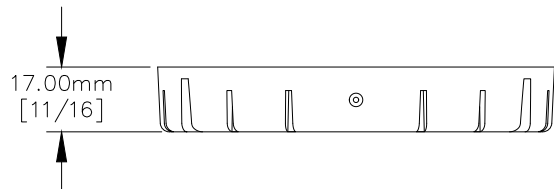

TOP VIEW

FRONT VIEW

NOTE:

1. Cord length is 4 ft. (including power adapter).
2. Make sure your device is wireless compatible.
3. Table thickness is 15.00mm [19/32] MIN. to 30.00mm [1 3/16] MAX.
4. For iPhone™ 12 and newer, table thickness is 19.00mm [3/4] MAX.
5. Wireless output is 5W to 10W MAX.
6. Power adapter is 3 1/2 X 1 7/8 X 1 9/32.