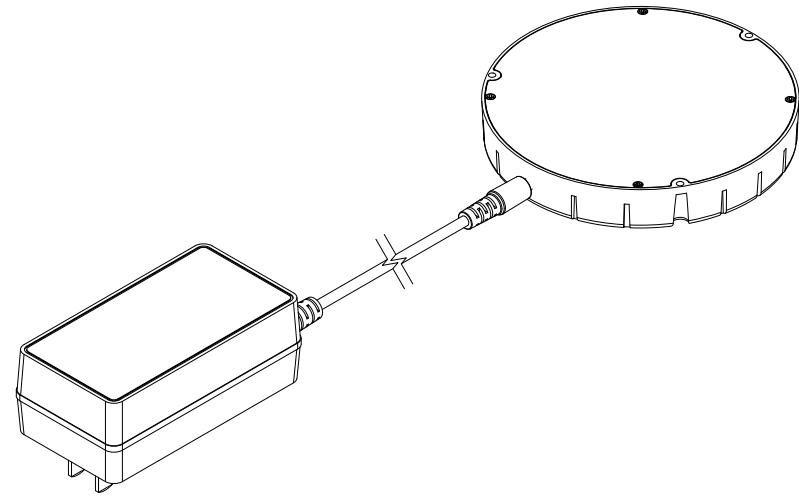

TOP VIEW

FRONT VIEW

NOTE:

1. Cord length is 4 ft. (including power adapter).
2. Make sure your device is wireless compatible.
3. Table thickness is 15.00mm [19/32] MIN. to 30.00mm [1 3/16] MAX.
4. For iPhone™ 12 and newer, table thickness is 19.00mm [3/4] MAX.
5. Wireless output is 5W to 10W MAX.
6. Power adapter is 3 1/2 X 1 7/8 X 1 9/32.