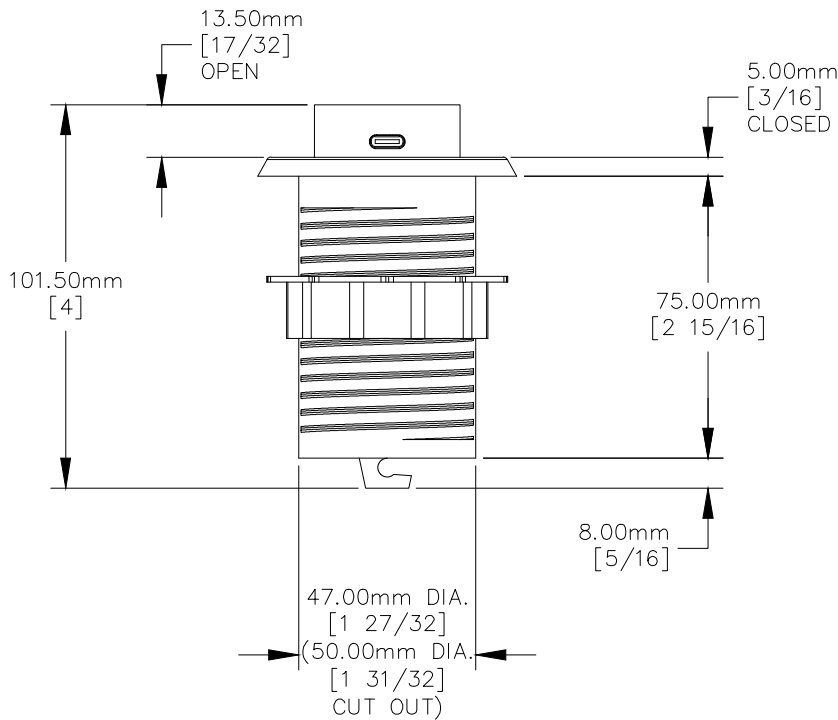

TOP VIEW

FRONT VIEW

NOTE:

1. 5 ft. cord length.
2. USB-A and USB-C ports are for charging use only.
3. Table thickness is 59.00mm [2 5/16] MAX.
4. Power adapter dimension is 3 3/16 X 1 13/16 X 1 7/16.