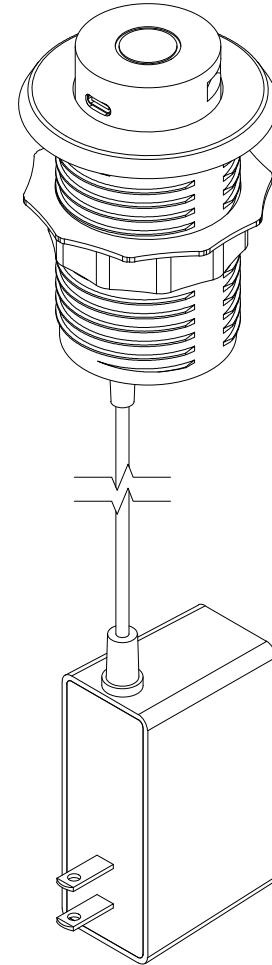

TOP VIEW

FRONT VIEW

NOTE:

1. 5 ft. cord length.
2. USB-A and USB-C ports are for charging use only.
3. Table thickness is 59.00mm [2 5/16] MAX.
4. Power adapter dimension is 3 3/16 X 1 13/16 X 1 7/16.